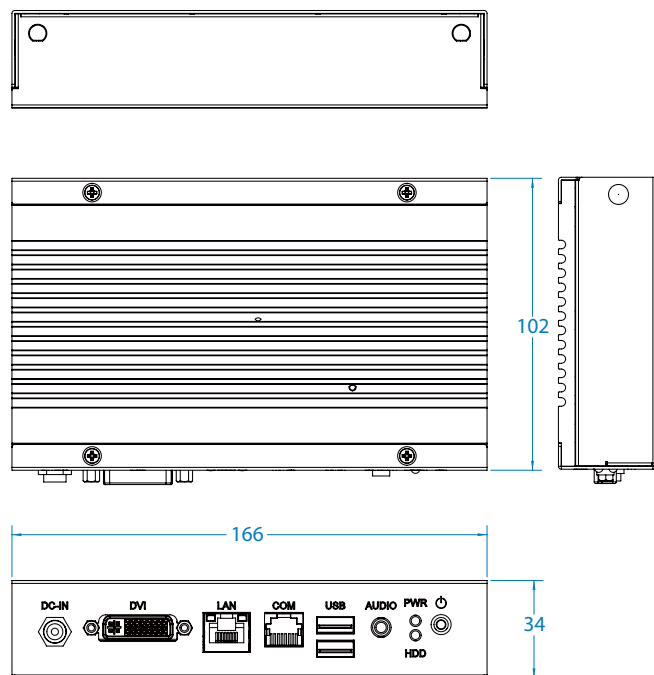

Features

- iSMART - for EuP/ErP power saving, autoscheduler and power resume
- Onboard Intel® Atom™ Processor D2550 (Low power consumption)
- Intel® GMA 3650 integrated graphics
- 1x DDR3 1066MHz SO-DIMM Max. 4GB
- 2x Mini PCI-E(x1) slot expansion slot for mSATA, Wi-Fi, 3G or TV tuner options
- Fanless and compact design

Specifications

System Mainboard	IB901
CPU Type	Intel® Atom™ Processor D2550
CPU Package	FCBGA559
Chipset	Intel® NM10
Memory	1x 204-pin SO-DIMM socket, support DDR3 1066MHz with unbuffered and non-ECC memory module, Max. 4GB
Graphics	Intel® GMA 3650 integrated graphic engine
LAN	1x Realtek RTL8111E PCI-E Gigabit LAN controller
Expansion Slots	1x Mini PCI-E(x1) slot for mSATA, Wi-Fi, Bluetooth, 3G Wireless and TV tuner options 2x USB 2.0 ports 1x RJ45 for Gigabit LAN 1x RJ45 for RS232
I/O Interface	1x Hybrid-DVI (VGA/ DVI/ HDMI with audio) 1x Microjack audio connector for speaker Power LED / HDD LED, power on/off button 12V DC-in power connector
Auto Control and Monitoring	Watchdog Timer: 256 segments, 0, 1, 2...255 (sec/min) On / Off scheduler: 2 time slots
Power Requirement	+12V DC-in
Construction	Aluminum + SGCC
Weight	1.26KG (2.77lbs)
Chassis Color	Black & White
Storage	1x 2.5" HDD drive bay 1x mSATA
Power Supply	40W power adaptor
Mounting	Slim design with wall mounting holes
Dimensions	166mm(W) x 102mm(D) x 34mm(H) 6.54"(W) x 4.02"(D) x 1.34"(H)
Operating Temperature	0°C~ 45°C (32°F~113°F)
Storage Temperature	-20°C ~ 80°C (-4°F~176°F)
Relative Humidity	5~90% @ 45°C, (non-condensing)
Vibration	SSD: 5 grms / 5~500Hz / random operation HDD: 0.25 grms / 5~500Hz / random operation
Certification	CE, FCC, UL, CCC

Ordering Information

SI-06	Signage Player with 2GB RAM, 320GB HDD, 40W power adaptor
SI-06M	Signage Player without RAM, HDD, with 40W power adaptor
SI-MK1	Mounting bracket for SI-06/08/12/18/22 series

Dimensions