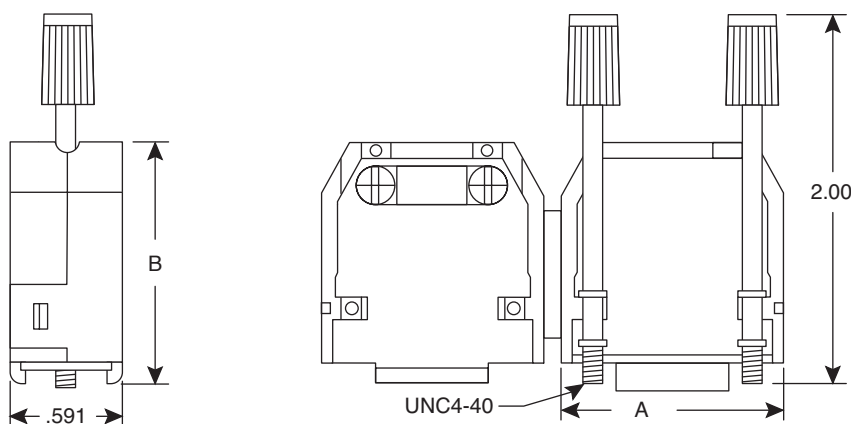

D-Sub Connector Hoods

152-7009, 152-7309, 152-7025

D-Sub Connector Hoods

Dimensions: In.

Mouser Stock No.	Shell Size	Dimensions (In.)		Color
		A	B	
152-7009	DB9	1.28	1.34	Black
152-7309	DB9	1.28	1.58	Blue
152-7025	DB25	2.15	1.58	Black

SPECIFICATIONS	
Type:	hinged, one piece, unshielded hood with side snap locks
Hardware:	jack screws with bonded nylon tops
Clamp & screws:	steel-zinc

Date Last Revised: 4-2-12

Available from Mouser Electronics
1-800-346-6873
www.mouser.com