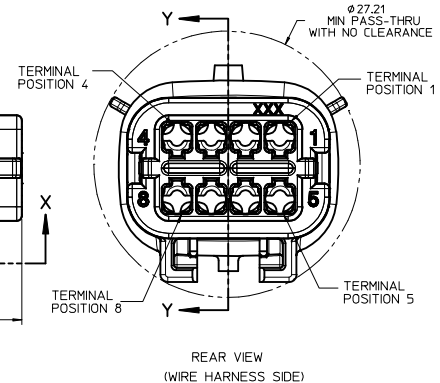

KEY CONFIGURATIONS

KEY A

KEY B

KEY C

KEY D

REVISED DEC NO: 11/01/2015 DRAWN BY: CHKD APPR: VKOSHY 2015/08/04 AJ5	QUALITY SYMBOLS	GENERAL TOLERANCES (UNLESS SPECIFIED)	DIMENSION STYLE	SCALE	DESIGN UNITS	THIRD ANGLE PROJECTION	
	∇=0 ∇=0 ∇=0	4 PLACES ± --- 3 PLACES ± --- 2 PLACES ± 0.10 1 PLACE ± 0.3 0 PLACE ±	mm INCH ± --- ± --- ± --- ± --- ± --- ± --- ± ±	MM ONLY DRAWN BY: DMARCOUX CHECKED BY: DGRIFITHS APPROVED BY: VKOSHY	DATE: 06-17-02 DATE: 06-17-02 DATE: 2010/10/27	METRIC TITLE: MX150 2X4 BLADE SEALED ASSEMBLY MAT SEAL	THIRD ANGLE PROJECTION
	ANGULAR ± 3 ° DRAFT WHERE APPLICABLE MUST REMAIN WITHIN DIMENSIONS	MATERIAL NO: SEE BOM	DOCUMENT NO: SD-33482-081	SHEET NO: 2 OF 9			
	THIS DRAWING CONTAINS INFORMATION THAT IS PROPRIETARY TO MOLEX INCORPORATED AND SHOULD NOT BE USED WITHOUT WRITTEN PERMISSION						

BLADE SEALED ASSEMBLY

PRIMARY LOCK REINFORCEMENT (PLR) SHOWN IN THE PRE-STAGED POSITION
SECTION Z-Z

PRIMARY LOCK REINFORCEMENT (PLR) SHOWN IN THE FINAL-LOCK POSITION
SECTION Y-Y

REVISED DEC NO. UAU2016-0109 DRAWN BY CHYKJ APPR: VKOSHY 2015/07/23 2015/08/04 AJ5	QUALITY SYMBOLS	GENERAL TOLERANCES (UNLESS SPECIFIED)	DIMENSION STYLE	SCALE	DESIGN UNITS	THIRD ANGLE PROJECTION
	∇=0 ∇=0 ∇=0	mm INCH 4 PLACES ± --- ± --- 3 PLACES ± --- ± --- 2 PLACES ± 0.10 ± --- 1 PLACE ± 0.3 ± --- 0 PLACE ± ±	MM ONLY	4:1	METRIC	DRAWN BY DATE DMARCOUX 06-17-02 CHECKED BY DATE DGRIFITHS 06-17-02 APPROVED BY DATE VKOSHY 2010/10/27
	ANGULAR ± 3 ° DRAFT WHERE APPLICABLE MUST REMAIN WITHIN DIMENSIONS	MATERIAL NO. SEE BOM	DOCUMENT NO. SD-33482-081	TITLE MX150 2X4 BLADE SEALED ASSEMBLY MAT SEAL	SHEET NO. 3 OF 9	
	MOLEX THIS DRAWING CONTAINS INFORMATION THAT IS PROPRIETARY TO MOLEX INCORPORATED AND SHOULD NOT BE USED WITHOUT WRITTEN PERMISSION					