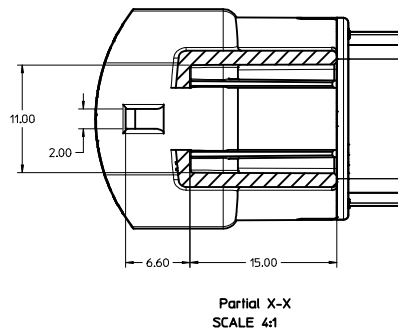

KEY CONFIGURATIONS

KEY A

KEY B

KEY C

KEY D

REVISED DEC NO: 11/01/2015 DRAWN BY: CHKD APPR: VKOSHY 2015/08/04 AJ5	QUALITY SYMBOLS	GENERAL TOLERANCES (UNLESS SPECIFIED)	DIMENSION STYLE	SCALE	DESIGN UNITS	THIRD ANGLE PROJECTION	
	∇=0 ∇=0 ∇=0	4 PLACES ± --- 3 PLACES ± --- 2 PLACES ± 0.10 1 PLACE ± 0.3 0 PLACE ±	mm INCH ± --- ± --- ± --- ± --- ± --- ± --- ± ±	MM ONLY DRAWN BY: DMARCOUX CHECKED BY: DGRIFITHS APPROVED BY: VKOSHY	DATE: 06-17-02 DATE: 06-17-02 DATE: 2010/10/27	METRIC TITLE: MX150 2X4 BLADE SEALED ASSEMBLY MAT SEAL	THIRD ANGLE PROJECTION
	ANGULAR ± 3 ° DRAFT WHERE APPLICABLE MUST REMAIN WITHIN DIMENSIONS	MATERIAL NO: SEE BOM	DOCUMENT NO: SD-33482-081	SHEET NO: 2 OF 9			
	THIS DRAWING CONTAINS INFORMATION THAT IS PROPRIETARY TO MOLEX INCORPORATED AND SHOULD NOT BE USED WITHOUT WRITTEN PERMISSION						

BLADE SEALED ASSEMBLY

PRIMARY LOCK REINFORCEMENT (PLR) SHOWN IN THE PRE-STAGED POSITION
SECTION Z-Z

PRIMARY LOCK REINFORCEMENT (PLR) SHOWN IN THE FINAL-LOCK POSITION
SECTION Y-Y

REVISED DEC NO. UAU2016-0109 DRAWN BY CHYKJ APPR: VKOSHY 2015/07/23 2015/08/04 AJ5	QUALITY SYMBOLS	GENERAL TOLERANCES (UNLESS SPECIFIED)	DIMENSION STYLE	SCALE	DESIGN UNITS	THIRD ANGLE PROJECTION
	∇=0 ∇=0 ∇=0	mm INCH 4 PLACES ± --- ± --- 3 PLACES ± --- ± --- 2 PLACES ± 0.10 ± --- 1 PLACE ± 0.3 ± --- 0 PLACE ± ±	MM ONLY	4:1	METRIC	DRAWN BY DATE DMARCOUX 06-17-02 CHECKED BY DATE DGRIFITHS 06-17-02 APPROVED BY DATE VKOSHY 2010/10/27
	ANGULAR ± 3 ° DRAFT WHERE APPLICABLE MUST REMAIN WITHIN DIMENSIONS	MATERIAL NO. SEE BOM	DOCUMENT NO. SD-33482-081	TITLE MX150 2X4 BLADE SEALED ASSEMBLY MAT SEAL	SHEET NO. 3 OF 9	
	MOLEX THIS DRAWING CONTAINS INFORMATION THAT IS PROPRIETARY TO MOLEX INCORPORATED AND SHOULD NOT BE USED WITHOUT WRITTEN PERMISSION					