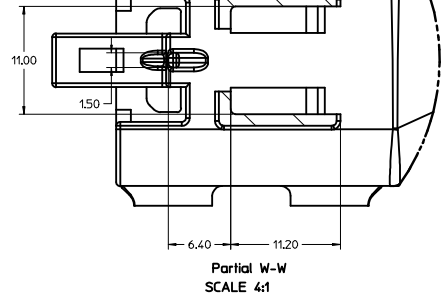

20 19 18 17 16 15 14 13 12 11 10 9 8 7 6 5 4 3 2 1

BACKSHELL
THE VIEWS ON THIS SHEET ARE
IN THE CLOSED UN-ASSEMBLED POSITION

REVISED REC NO: UAU2016-0109 DATE: 2015/07/23 DRAWN BY: CHYKD APPR: VKOSHY CHKD: AJ5 REVISION DESCRIPTION	QUALITY SYMBOLS	GENERAL TOLERANCES (UNLESS SPECIFIED)	DIMENSION STYLE	SCALE	DESIGN UNITS	THIRD ANGLE PROJECTION	
	∇=0 ∇=0 ∇=0	4 PLACES ± 0.10 3 PLACES ± 0.15 2 PLACES ± 0.20 1 PLACE ± 0.30 0 PLACE ± 0.50	mm INCH	MM ONLY	4:1	METRIC	DRAWN BY: DMARCOUX DATE: 06-17-02 CHECKED BY: DGRIFITHS DATE: 06-17-02 APPROVED BY: VKOSHY DATE: 2010/10/27
	ANGULAR ± 3 ° DRAFT WHERE APPLICABLE MUST REMAIN WITHIN DIMENSIONS					MATERIAL NO: SEE BOM DOCUMENT NO: SD-33482-081 SHEET NO: 6 OF 9	

19 18 17 16 15 14 13 12 11 10 9 8 7 6 5 4 3 2 1