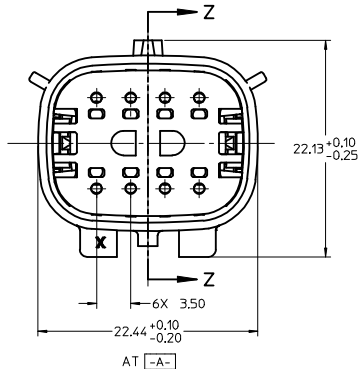

KEY CONFIGURATIONS

KEY A

KEY B

KEY C

KEY D

REVISED DEC NO: 11/01/2015 DRAWN BY: CHKD APPR: VKOSHY 2015/08/04 AJ5	QUALITY SYMBOLS	GENERAL TOLERANCES (UNLESS SPECIFIED)	DIMENSION STYLE	SCALE	DESIGN UNITS	THIRD ANGLE PROJECTION	
	∇=0 ∇=0 ∇=0	4 PLACES ± --- 3 PLACES ± --- 2 PLACES ± 0.10 1 PLACE ± 0.3 0 PLACE ±	mm INCH ± --- ± --- ± --- ± --- ± --- ± --- ± ±	MM ONLY DRAWN BY: DMARCOUX CHECKED BY: DGRIFITHS APPROVED BY: VKOSHY	DATE: 06-17-02 DATE: 06-17-02 DATE: 2010/10/27	METRIC TITLE: MX150 2X4 BLADE SEALED ASSEMBLY MAT SEAL	THIRD ANGLE PROJECTION
	ANGULAR ± 3 ° DRAFT WHERE APPLICABLE MUST REMAIN WITHIN DIMENSIONS	MATERIAL NO: SEE BOM	DOCUMENT NO: SD-33482-081	SHEET NO: 2 OF 9			
	THIS DRAWING CONTAINS INFORMATION THAT IS PROPRIETARY TO MOLEX INCORPORATED AND SHOULD NOT BE USED WITHOUT WRITTEN PERMISSION						

BLADE SEALED ASSEMBLY

PRIMARY LOCK REINFORCEMENT (PLR) SHOWN IN THE PRE-STAGED POSITION
SECTION Z-Z

PRIMARY LOCK REINFORCEMENT (PLR) SHOWN IN THE FINAL-LOCK POSITION
SECTION Y-Y

REVISED DEC NO. UAU2016-0109 DRAWN BY CHYKJ APPR: VKOSHY 2015/07/23 2015/08/04 AJ5	QUALITY SYMBOLS	GENERAL TOLERANCES (UNLESS SPECIFIED)	DIMENSION STYLE	SCALE	DESIGN UNITS	THIRD ANGLE PROJECTION
	∇=0 ∇=0 ∇=0	mm INCH 4 PLACES ± --- ± --- 3 PLACES ± --- ± --- 2 PLACES ± 0.10 ± --- 1 PLACE ± 0.3 ± --- 0 PLACE ± ±	MM ONLY	4:1	METRIC	DRAWN BY DATE DMARCOUX 06-17-02 CHECKED BY DATE DGRIFITHS 06-17-02 APPROVED BY DATE VKOSHY 2010/10/27
	ANGULAR ± 3 ° DRAFT WHERE APPLICABLE MUST REMAIN WITHIN DIMENSIONS	MATERIAL NO. SEE BOM	DOCUMENT NO. SD-33482-081	TITLE MX150 2X4 BLADE SEALED ASSEMBLY MAT SEAL	SHEET NO. 3 OF 9	
	MOLEX THIS DRAWING CONTAINS INFORMATION THAT IS PROPRIETARY TO MOLEX INCORPORATED AND SHOULD NOT BE USED WITHOUT WRITTEN PERMISSION					