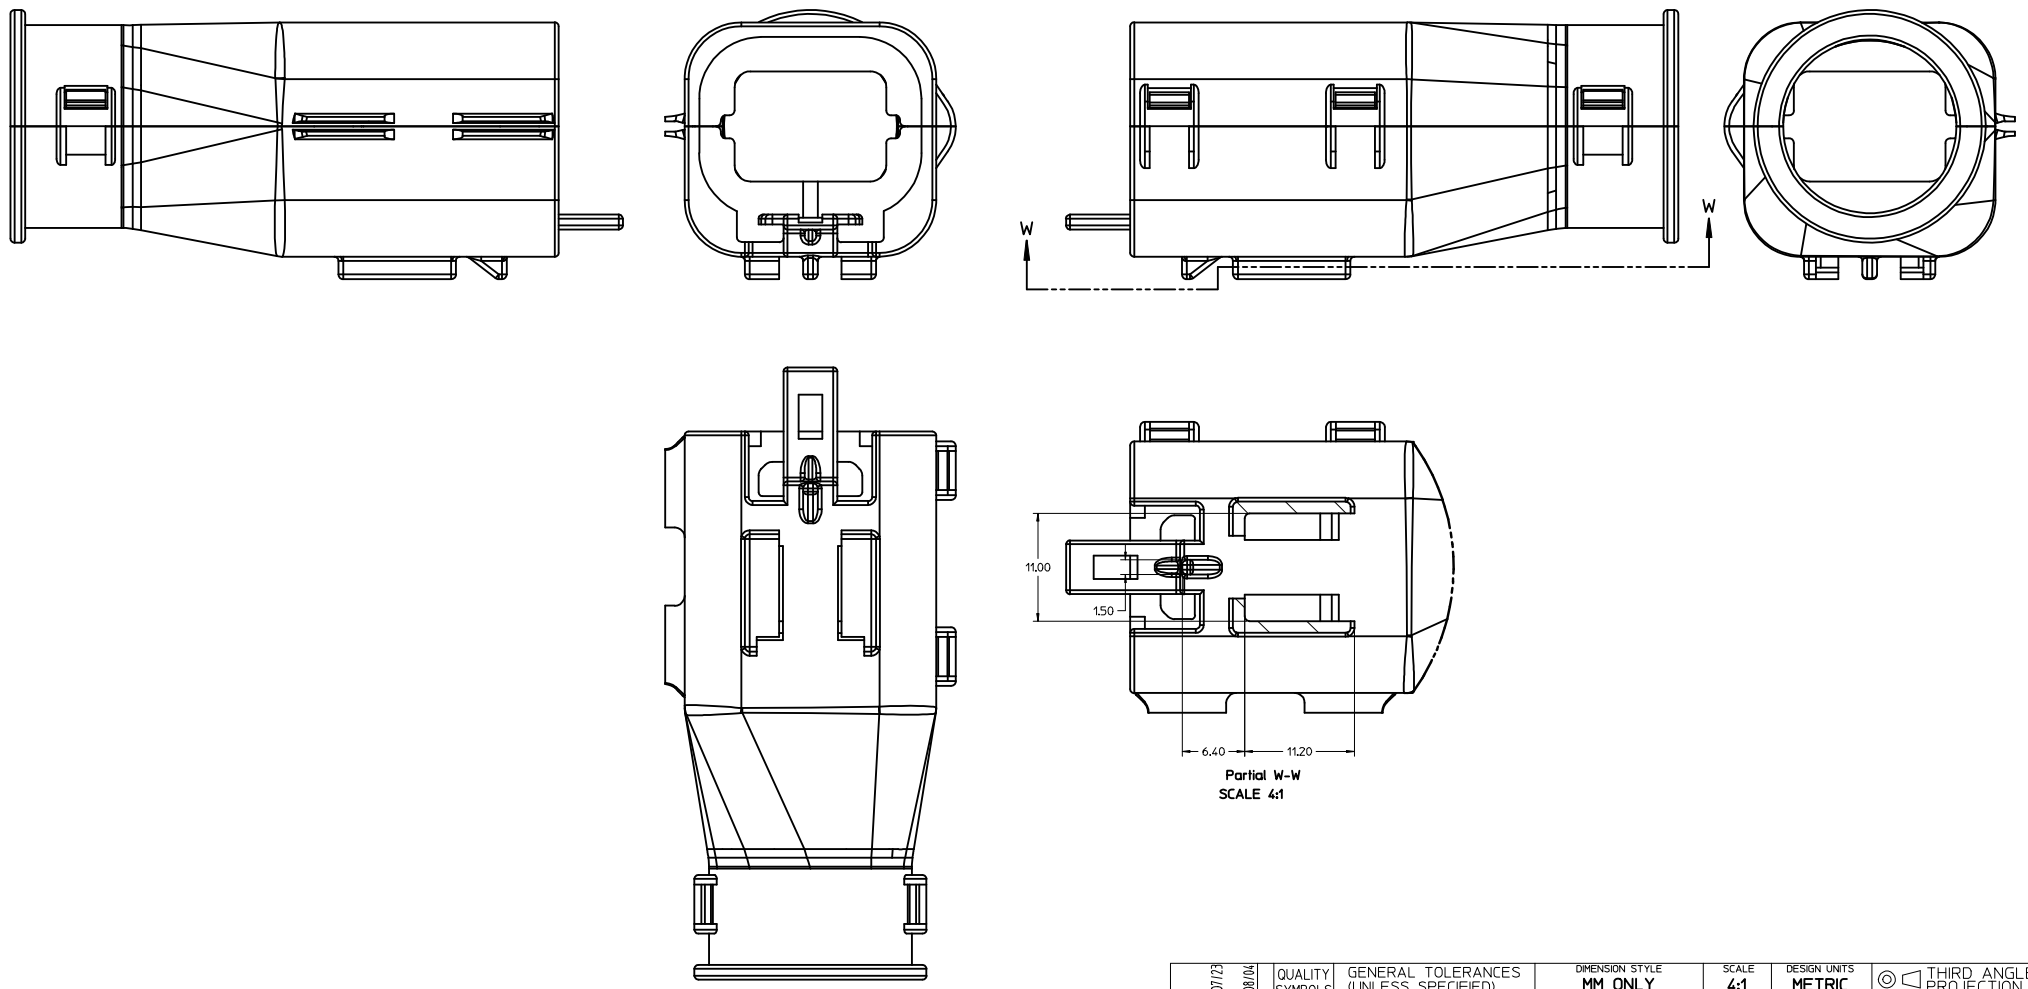

20 19 18 17 16 15 14 13 12 11 10 9 8 7 6 5 4 3 2 1

BACKSHELL
THE VIEWS ON THIS SHEET ARE
IN THE CLOSED UN-ASSEMBLED POSITION

REVISED REC NO: UAU2016-0109 DATE: 2015/07/23 DRAWN BY: CHYKD APPR: VKOSHY CHKD: AJ5 REVISION DESCRIPTION	QUALITY SYMBOLS	GENERAL TOLERANCES (UNLESS SPECIFIED)	DIMENSION STYLE	SCALE	DESIGN UNITS	THIRD ANGLE PROJECTION	
	∇=0 ∇=0 ∇=0	4 PLACES ± 0.10 3 PLACES ± 0.15 2 PLACES ± 0.20 1 PLACE ± 0.30 0 PLACE ± 0.50	mm INCH	MM ONLY	4:1	METRIC	DRAWN BY: DMARCOUX DATE: 06-17-02 CHECKED BY: DGRIFITHS DATE: 06-17-02 APPROVED BY: VKOSHY DATE: 2010/10/27
	ANGULAR ± 3 ° DRAFT WHERE APPLICABLE MUST REMAIN WITHIN DIMENSIONS					MATERIAL NO: SEE BOM DOCUMENT NO: SD-33482-081 SHEET NO: 6 OF 9	

19 18 17 16 15 14 13 12 11 10 9 8 7 6 5 4 3 2 1