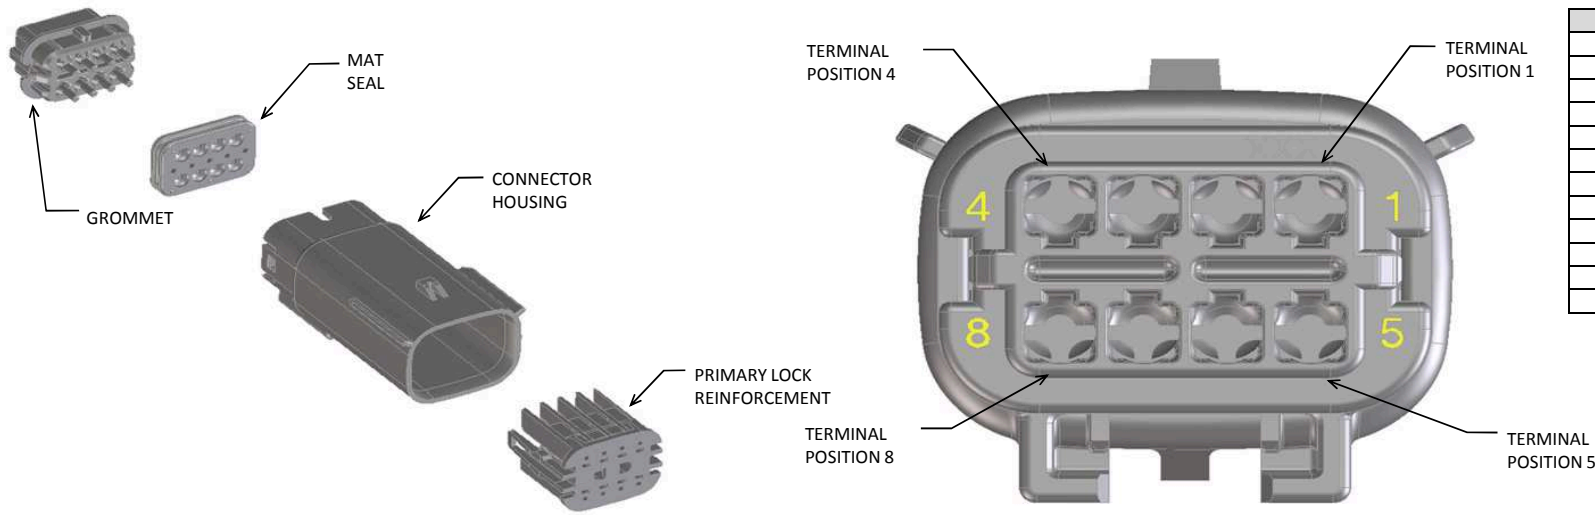

MX150 2X4 BLADE SEALED ASSEMBLY MAT SEAL
BOM AND PIN OUT SHEET

ABBREVIATION	DESCRIPTION	COLOR	MATERIAL
A-BLK	HOUSING, KEYING OPTION A	BLACK	SPS/NYLON GF20
B-LG	HOUSING, KEYING OPTION B	LIGHT GRAY	SPS/NYLON GF20
C-BR	HOUSING, KEYING OPTION C	BROWN	SPS/NYLON GF20
D-GR	HOUSING, KEYING OPTION D	GREEN	SPS/NYLON GF20
C-DG	HOUSING, KEYING OPTION C	DARK GRAY	SPS/NYLON GF20
D-SG	HOUSING, KEYING OPTION D	STONE GRAY	SPS/NYLON GF20
A-YW	HOUSING, KEYING OPTION A	YELLOW	SPS/NYLON GF20
GCP	GROMMET CAP (PLUGGED)	BLACK	SPS/NYLON GF20
GCO	GROMMET CAP (OPEN)	BLACK	SPS/NYLON GF20
PLR	PLR	NATURAL	SPS/NYLON GF20
M-R	MAT SEAL	RUST RED	INHERENTLY LUBRICATED SILICONE
M-B	MAT SEAL	ROYAL BLUE	INHERENTLY LUBRICATED SILICONE

FOR ADDITIONAL INFORMATION SEE SD-33482-0001