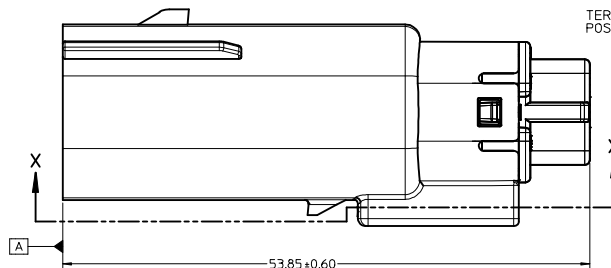

BLADE SEALED ASSEMBLY

PRIMARY LOCK REINFORCEMENT (PLR) SHOWN IN THE PRE-STAGED POSITION
SECTION Z-Z