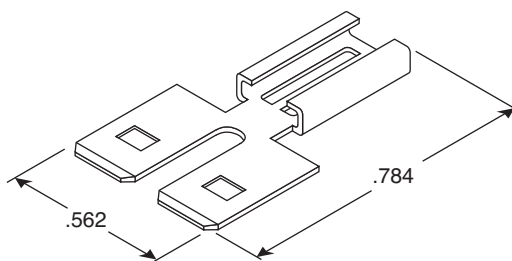

# Double Male Tab

159-1226

Double Male Tab

Dimensions: In.

SPECIFICATIONS	
Nema Tab:	.032 x .250
Material:	Brass, .016" thick

Date Last Revised: 6/21/12

Available from Mouser Electronics  
1-800-346-6873  
[www.mouser.com](http://www.mouser.com)

KC-300031

159-1226