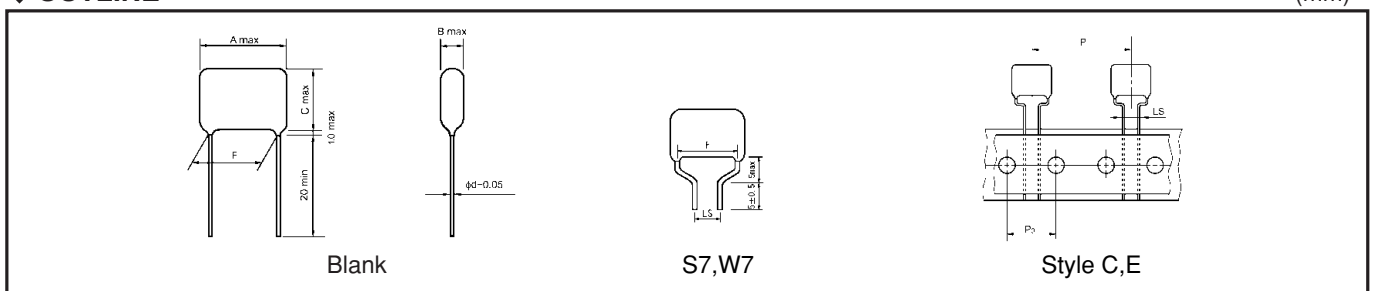

◆ OUTLINE

(mm)

◆ PART NUMBER

Symbol	U _R
800	800VDC/250VAC
121	1250VDC/400VAC
161	1600VDC/700VAC

Symbol	Tolerance
H	± 3%
J	± 5%

Symbol	Lead style	Symbol	Lead style
Blank	Long lead type	TJ	Style C, Ammo pack P=25.4 Po=12.7 LS=5.0
S7	Lead forming cut LS=5.0	TN	Style E, Ammo pack P=30.0 Po=15.0 LS=7.5
W7	Lead forming cut LS=7.5		