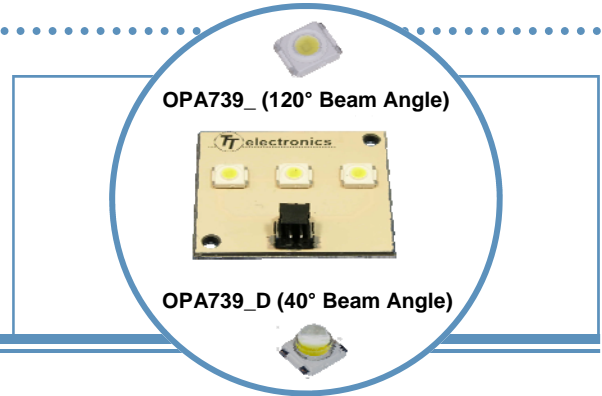

OPA739 Series

3 Watt Light Bar on OptoTherm Heat Spreader

OPA739 Series

- 3-1 watt LED on square substrate
- Mono-color per strip (Blue, Green, Red, Yellow, White)
- Two component beam angle options (120° or 40°)
- Universal connector (Tyco 2-292173-2 mates with 173977-2)
- RoHS Compliant

The **OPA739** Series are designed for areas where lighting intensity and reliability are essential. The light beam angles of 40° and 120° are ideal for illuminating small and medium size areas while requiring minimal space. A High Performance Heat Spreader (HPHS) is used to ensure the best heat dissipation of any light assembly in the industry.

Part Number	Typical Forward Voltage (V)	Luminous Flux (lm)	Beam Angle	Color	Dominant Wavelength
OPA739Y	7.5	105	120°	Yellow	587 nm
OPA739B	10.8	27		Blue	470 nm
OPA739G	10.8	144		Green	530 nm
OPA739R	7.5	78		Red	625 nm
OPA739W	10.8	144		White	6,500°K
OPA739YD	7.5	105	40°	Yellow	587 nm
OPA739BD	10.8	27		Blue	470 nm
OPA739GD	10.8	144		Green	530 nm
OPA739RD	7.5	78		Red	625 nm
OPA739WD	10.8	144		White	6,500°K

3 Watt Light Bar on OptoTherm Heat Spreader

OPA739_

See OVSP_BCR4 for component specifications

OPA739_D

See OVSP_4CR44 for component specifications

OPTEK reserves the right to make changes at any time in order to improve design and to supply the best product possible.