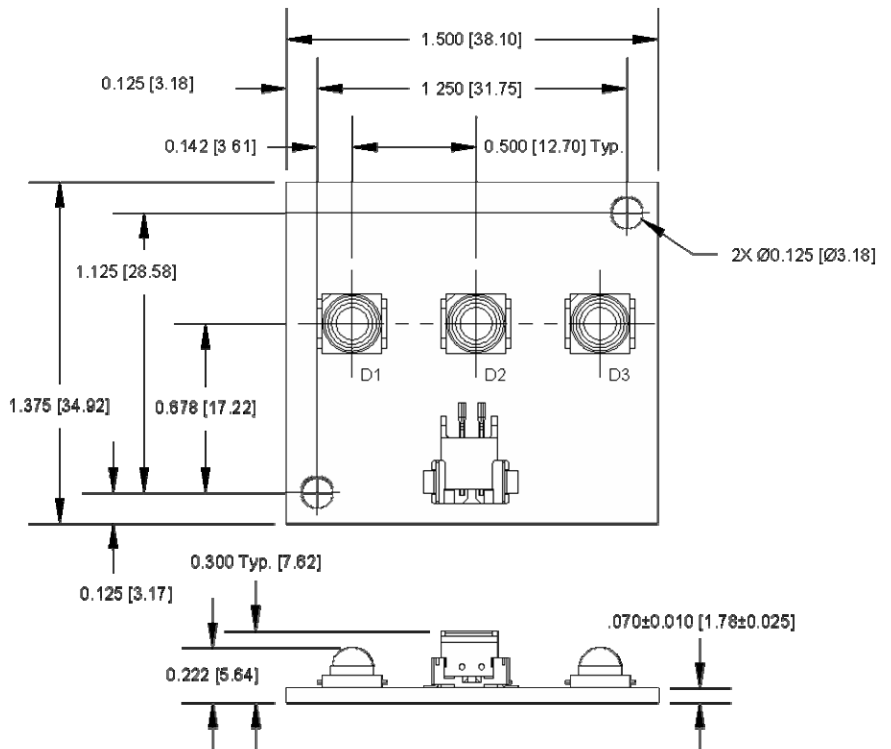

3 Watt Light Bar on OptoTherm Heat Spreader

OPA739_

See OVSP_BCR4 for component specifications

OPA739_D

See OVSP_4CR44 for component specifications

OPTEK reserves the right to make changes at any time in order to improve design and to supply the best product possible.