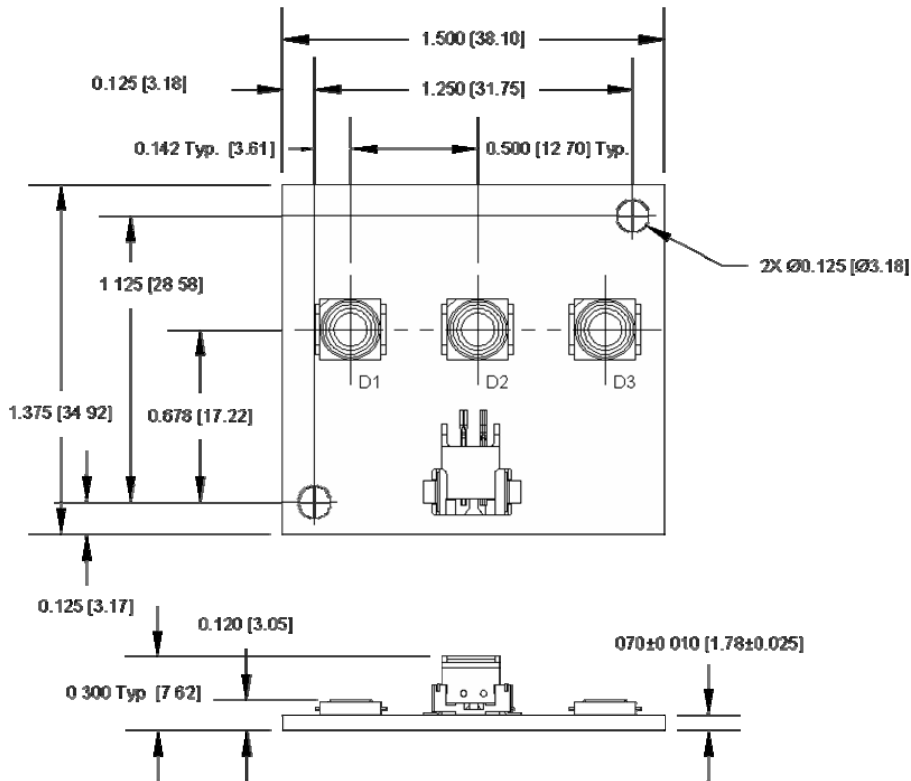

OPA739 Series

3 Watt Light Bar on OptoTherm Heat Spreader

See OVSP_BCR4 for component specifications

See OVSP_4CR44 for component specifications