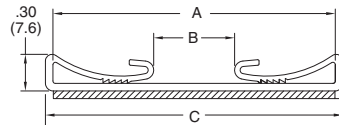

Item No.	Cable Width A		B Ref.		C		Depth		Bulk Pack Qty.
	In	mm	In	mm	In	mm	In	mm	
AFCC-08	0.500	12.7	0.250	6.4	0.020	0.500	0.350	9.0	250
AFCC-12	0.750	19.1	0.250	6.4	0.020	0.500	0.350	9.0	250
AFCC-16	1.000	25.4	0.312	7.9	0.020	0.500	0.350	9.0	250
AFCC-20	1.250	31.8	0.375	9.5	0.020	0.500	0.350	9.0	250
AFCC-21	1.312	33.3	0.385	9.8	0.020	0.500	0.350	9.0	250
AFCC-24	1.500	38.1	0.437	11.1	0.020	0.500	0.350	9.0	250
AFCC-28	1.750	44.5	0.500	12.7	0.030	0.800	0.350	9.0	250
AFCC-32	2.000	50.8	0.562	14.3	0.030	0.800	0.350	9.0	250

DFCC

Dual Flat Cable Clamp on Adhesive Base

Specifications:

- Material: UL94 V-0 PVC
- Color: Black

Features:

- Flat ribbon cable is secured by serrated grips on both sides
- Low profile for limited space applications

FCC

Flat Cable Clamp on Adhesive Base

Specifications:

- Material: UL94 V-0 PVC
- Color: Black

Features:

- Clamp is secured with adhesive over flat ribbon cable
- Low profile for limited space applications

Item No.	L		W		T		G		Depth		Bulk Pack Qty.
	In	mm	In	mm	In	mm	In	mm	In	mm	
FCC-4-3-RT	1.500	38.1	0.500	12.7	0.156	4.0	0.093	2.4	0.500	12.7	100
FCC-8-3-RT	2.000	50.8	1.000	25.4	0.156	4.0	0.093	2.4	0.500	12.7	100
FCC-16-3-RT	3.000	76.2	2.000	50.6	0.156	4.0	0.093	2.4	0.500	12.7	100