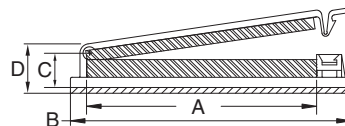

Item No.	A		B Ref.		C		Depth		# of Conductors	Bulk Pack Qty.
	In	mm	In	mm	In	mm	In	mm		
DFCC-2-RT	2.312	58.7	0.656	16.8	2.437	61.9	0.750	19.1	34-37-40	100
DFCC-3-RT	3.250	82.6	1.609	40.6	3.375	85.7	0.750	19.1	50-60-64	100

FCC

Flat Cable Clamp on Adhesive Base

Specifications:

- Material: UL94 V-0 PVC
- Color: Black

Features:

- Clamp is secured with adhesive over flat ribbon cable
- Low profile for limited space applications

Item No.	L		W		T		G		Depth		Bulk Pack Qty.
	In	mm	In	mm	In	mm	In	mm	In	mm	
FCC-4-3-RT	1.500	38.1	0.500	12.7	0.156	4.0	0.093	2.4	0.500	12.7	100
FCC-8-3-RT	2.000	50.8	1.000	25.4	0.156	4.0	0.093	2.4	0.500	12.7	100
FCC-16-3-RT	3.000	76.2	2.000	50.6	0.156	4.0	0.093	2.4	0.500	12.7	100

FCWSF

Cable Clamp with Silicone Foam Center

Specifications:

- Material: UL94 V-0 Nylon 6/6 and Silicone Foam
- Color: Natural

Features:

- UL94 V-0 silicone foam securely holds and protects fiber and cable
- Adhesive base for fast installation

Item No.	A		B		C Ref.		D Ref.		Depth	Cushion Thickness				Pack Qty.	Bulk Pack Qty.	
	In	mm	In	mm	In	mm	In	mm		Latch Side		Base Side				
	In	mm	In	mm	In	mm	In	mm	In	mm	In	mm	In	mm		
FCWSF-29-19	1.240	31.5	1.780	45.1	0.300	7.7	0.440	11.1	0.750	19.1	0.130	3.3	0.130	3.3	1	100
FCWSF-30-19	1.240	31.5	1.790	45.5	0.350	9.0	0.520	13.1	0.750	19.1	0.130	3.3	0.190	4.8	1	100
FCWSF-40-19	1.550	39.3	2.090	53.0	0.370	9.3	0.530	13.4	0.750	19.1	0.130	3.3	0.190	4.8	1	100
FCWSF-50-19	2.490	63.2	3.040	77.2	0.360	9.1	0.520	13.2	0.750	19.1	0.130	3.3	0.190	4.8	1	100