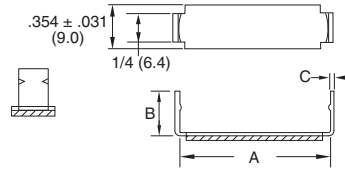

FLAT CABLE CLAMPS

AFCC

Aluminum Flat Cable Clamp on Adhesive Base

Specifications:

- Material: Aluminum
- Color: Bright Finish

Features:

- Aluminum arms secure flat ribbon cable
- Lightweight and durable
- Low profile for limited space applications

Item No.	Cable Width A		B Ref.		C		Depth		Bulk Pack Qty.
	In	mm	In	mm	In	mm	In	mm	
AFCC-08	0.500	12.7	0.250	6.4	0.020	0.500	0.350	9.0	250
AFCC-12	0.750	19.1	0.250	6.4	0.020	0.500	0.350	9.0	250
AFCC-16	1.000	25.4	0.312	7.9	0.020	0.500	0.350	9.0	250
AFCC-20	1.250	31.8	0.375	9.5	0.020	0.500	0.350	9.0	250
AFCC-21	1.312	33.3	0.385	9.8	0.020	0.500	0.350	9.0	250
AFCC-24	1.500	38.1	0.437	11.1	0.020	0.500	0.350	9.0	250
AFCC-28	1.750	44.5	0.500	12.7	0.030	0.800	0.350	9.0	250
AFCC-32	2.000	50.8	0.562	14.3	0.030	0.800	0.350	9.0	250