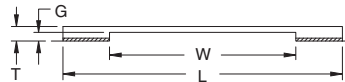

Item No.	Cable Width A		B Ref.		C		Depth		Bulk Pack Qty.
	In	mm	In	mm	In	mm	In	mm	
AFCC-08	0.500	12.7	0.250	6.4	0.020	0.500	0.350	9.0	250
AFCC-12	0.750	19.1	0.250	6.4	0.020	0.500	0.350	9.0	250
AFCC-16	1.000	25.4	0.312	7.9	0.020	0.500	0.350	9.0	250
AFCC-20	1.250	31.8	0.375	9.5	0.020	0.500	0.350	9.0	250
AFCC-21	1.312	33.3	0.385	9.8	0.020	0.500	0.350	9.0	250
AFCC-24	1.500	38.1	0.437	11.1	0.020	0.500	0.350	9.0	250
AFCC-28	1.750	44.5	0.500	12.7	0.030	0.800	0.350	9.0	250
AFCC-32	2.000	50.8	0.562	14.3	0.030	0.800	0.350	9.0	250

DFCC

Dual Flat Cable Clamp on Adhesive Base

Specifications:

- Material: UL94 V-0 PVC
- Color: Black

Features:

- Flat ribbon cable is secured by serrated grips on both sides
- Low profile for limited space applications

Item No.	A		B Ref.		C		Depth		# of Conductors	Bulk Pack Qty.
	In	mm	In	mm	In	mm	In	mm		
DFCC-2-RT	2.312	58.7	0.656	16.8	2.437	61.9	0.750	19.1	34-37-40	100
DFCC-3-RT	3.250	82.6	1.609	40.6	3.375	85.7	0.750	19.1	50-60-64	100

FCC

Flat Cable Clamp on Adhesive Base

Specifications:

- Material: UL94 V-0 PVC
- Color: Black

Features:

- Clamp is secured with adhesive over flat ribbon cable
- Low profile for limited space applications

Item No.	L		W		T		G		Depth		Bulk Pack Qty.
	In	mm	In	mm	In	mm	In	mm	In	mm	
FCC-4-3-RT	1.500	38.1	0.500	12.7	0.156	4.0	0.093	2.4	0.500	12.7	100
FCC-8-3-RT	2.000	50.8	1.000	25.4	0.156	4.0	0.093	2.4	0.500	12.7	100
FCC-16-3-RT	3.000	76.2	2.000	50.6	0.156	4.0	0.093	2.4	0.500	12.7	100