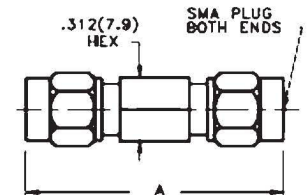

DC - 18.0 GHz Hex Body 290HEX Series Model Numbers		
Male/Female	Female/Female	Male/Male
ATT-0290-XX-HEX-02	ATT-290F-XX-HEX-02	ATT-290M-XX-HEX-02
XX = Attenuation Value: Select 01-30dB in 1dB increments (.5 dB increments available)		
<i>HIGH PERFORMANCE</i>		

**Operating Temperature Range:** -65 °C to +125 °C

**Finish:** Passivated Stainless Steel

DC - 12.4 GHz Hex Body 291HEX Series Model Numbers		
Male/Female	Female/Female	Male/Male
ATT-0291-XX-HEX-02	ATT-291F-XX-HEX-02	ATT-291M-XX-HEX-02
XX = Attenuation Value: Select 01-30dB in 1dB increments (.5 dB increments available)		
<i>HIGH PERFORMANCE</i>		

Attenuation Value	Length A
1-12 dB	0.86
13-30 dB	1.02

DC - 8.0 GHz Hex Body 292HEX Series Model Numbers		
Male/Female	Female/Female	Male/Male
ATT-0292-XX-HEX-02	ATT-292F-XX-HEX-02	ATT-292M-XX-HEX-02
XX = Attenuation Value: Select 01-30dB in 1dB increments (.5 dB increments available)		
<i>HIGH PERFORMANCE</i>		

Attenuation Value	Length A
1-12 dB	0.90
13-30 dB	1.03

DC - 2.0 GHz Hex Body 294HEX Series Model Numbers		
Male/Female	Female/Female	Male/Male
ATT-0294-XX-HEX-02	ATT-294F-XX-HEX-02	ATT-294M-XX-HEX-02
XX = Attenuation Value: Select 01-30dB in 1dB increments (.5 dB increments available)		
<i>HIGH PERFORMANCE</i>		