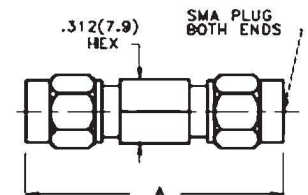

DC - 18.0 GHz Hex Body 290HEX Series Model Numbers		
Male/Female	Female/Female	Male/Male
ATT-0290-XX-HEX-02	ATT-290F-XX-HEX-02	ATT-290M-XX-HEX-02
XX = Attenuation Value: Select 01-30dB in 1dB increments (.5 dB increments available)		
<i>HIGH PERFORMANCE</i>		

**Operating Temperature Range:** -65 °C to +125 °C

**Finish:** Passivated Stainless Steel

DC - 12.4 GHz Hex Body 291HEX Series Model Numbers		
Male/Female	Female/Female	Male/Male
ATT-0291-XX-HEX-02	ATT-291F-XX-HEX-02	ATT-291M-XX-HEX-02
XX = Attenuation Value: Select 01-30dB in 1dB increments (.5 dB increments available)		
<i>HIGH PERFORMANCE</i>		

Attenuation Value	Length A
1-12 dB	0.86
13-30 dB	1.02

DC - 8.0 GHz Hex Body 292HEX Series Model Numbers		
Male/Female	Female/Female	Male/Male
ATT-0292-XX-HEX-02	ATT-292F-XX-HEX-02	ATT-292M-XX-HEX-02
XX = Attenuation Value: Select 01-30dB in 1dB increments (.5 dB increments available)		
<i>HIGH PERFORMANCE</i>		

Attenuation Value	Length A
1-12 dB	0.90
13-30 dB	1.03

DC - 2.0 GHz Hex Body 294HEX Series Model Numbers		
Male/Female	Female/Female	Male/Male
ATT-0294-XX-HEX-02	ATT-294F-XX-HEX-02	ATT-294M-XX-HEX-02
XX = Attenuation Value: Select 01-30dB in 1dB increments (.5 dB increments available)		
<i>HIGH PERFORMANCE</i>		