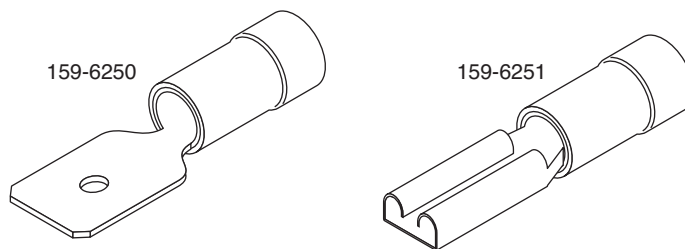

Terminals

159-6250, 159-6251

Terminals

Dimensions: In.

SPECIFICATIONS	
Wire range:	16-14 AWG
Insulation color:	Blue
Insulation material:	Vinyl
Current rating:	15 Ampere
Temperature rating:	75°C 300V max.
Temperature material:	Brass