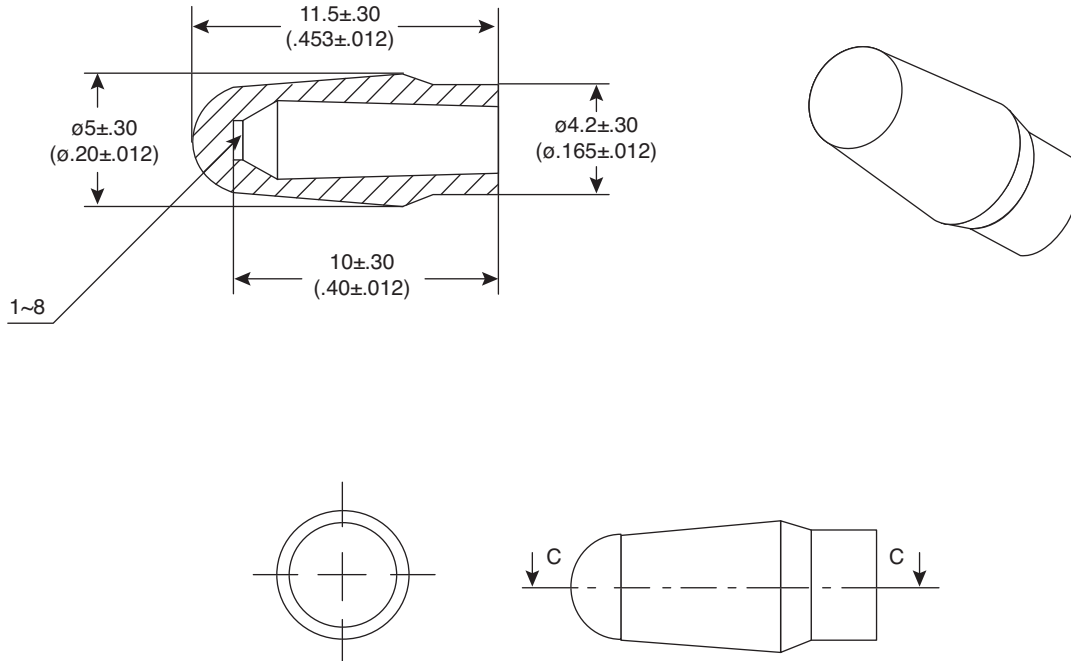

Dimensions: mm (in.)

Mouser Stock No.	Color
108-00323-EV	Red
108-00332-EV	Black
108-00341-EV	White
108-00357-EV	Blue
108-00365-EV	Yellow
108-00376-EV	Green

Note:

- RoHS Compliant

Toggle Switch Caps

108-00323-EV, 108-00332-EV, 108-00341-EV,
108-00357-EV, 108-00365-EV, 108-00376-EV