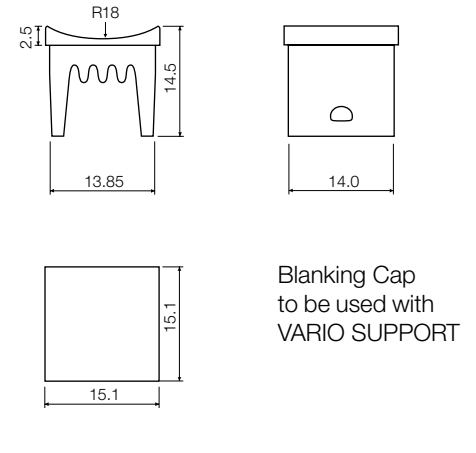

(TH) + 16800

Blanking Cap
to be used with
VARIO SUPPORT

NON-ILLUMINATED - HOW TO ORDER

Switch

1 5

- 15501 mom. silver
- 15551 lat. silver
- 15502 mom. gold
- 15552 lat. gold
- 15500 silent silver
- 15401 mom. silver *h.t.

1. 15402 mom. gold *h.t.
   - 15420 silent gold *h.t.
   - 15451 lat. silver *h.t.
   - 15452 lat. gold *h.t.
2. High temp.

Cap and color code

+ 1 6 3 0 0

- 00 blue
- 01 brown
- 02 green
- 03 grey
- 04 yellow
- 05 golden
- 06 white
- 07 orange
- 08 red
- 09 black
- 30 ultra blue
- 40 dusty blue
- 42 aqua blue
- 32 mint green
- 33 tele grey
- 34 melon
- 38 noble red
- 50 metal dark blue
- 53 metal light grey
- 57 metal dark grey
- 58 metal bordeaux

Switch

1 5

+

Cap

1 6 7 0 0

- 00 blue
- 02 green
- 03 grey
- 04 yellow
- 06 white
- 08 red
- 09 black

Cap

1 6 8 0 0

- 00 blue
- 01 brown
- 02 green
- 03 grey
- 04 yellow
- 05 golden
- 06 white
- 07 orange
- 08 red
- 09 black
- 11 transparent
- 12 transparent green
- 14 transparent yellow
- 18 transparent red

Ordering example: 15551+1630001 OR 15501+1670008 OR 1680005
Please see colour codes, updates of products and changes of specifications on www.mec.dk