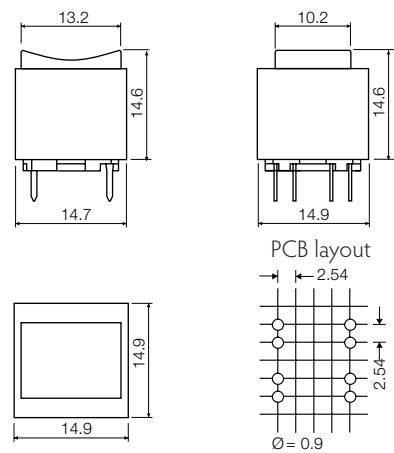

- Square and rectangular caps
- 6mm x 12.3mm; 14.9mm x 14.9mm; 15.1mm x 15.1mm
- h=16.9mm; 14.6mm; 14.5mm
- Material: ABS
- Temp. Range: -40/+65°C

All dimensions in mm

DIMENSIONS

(TH) + 16300

(TH) + 16700

(TH) + 16800

Blanking Cap
to be used with
VARIO SUPPORT

NON-ILLUMINATED - HOW TO ORDER

Switch

1 5

- 15501 mom. silver
- 15551 lat. silver
- 15502 mom. gold
- 15552 lat. gold
- 15500 silent silver
- 15401 mom. silver *h.t.