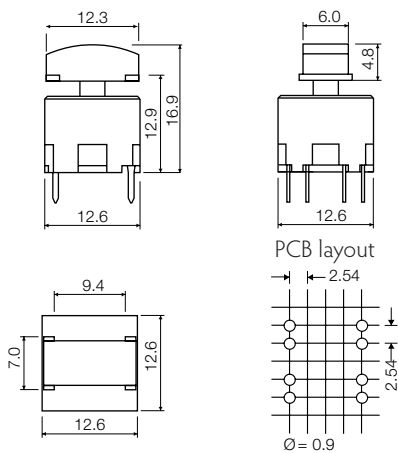

- Square and rectangular caps
- 6mm x 12.3mm; 14.9mm x 14.9mm; 15.1mm x 15.1mm
- h=16.9mm; 14.6mm; 14.5mm
- Material: ABS
- Temp. Range: -40/+65°C

All dimensions in mm

DIMENSIONS

(TH) + 16300

(TH) + 16700

(TH) + 16800

Blanking Cap
to be used with
VARIO SUPPORT

NON-ILLUMINATED - HOW TO ORDER

Switch

1 5

- 15501 mom. silver
- 15551 lat. silver
- 15502 mom. gold
- 15552 lat. gold
- 15500 silent silver
- 15401 mom. silver *h.t.