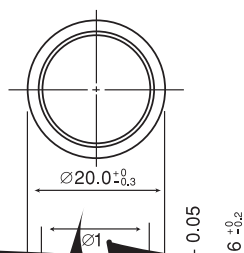

mm)

TEMPERATURE CHARACTERISTICS

(V)

Capacity (mAh)

Standard load (mA)

Temperature (°C)

Weight(g)

WARNING:

- Forbid short-circuit, charge between "+" and "-" terminals.
- Forbid over-discharge, fire, damage.
- Finish sealing less more 5 seconds at 200°C~250°C.
- Take out the battery when discharging cut-off voltage, and embedding it under ground or jump in the deep water.