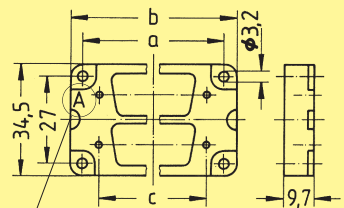

Mounting in housing
Character "A" visible