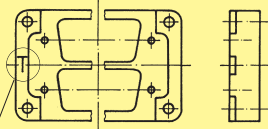

Mounting in hood
Character "T" visible

Size	D-Sub	a	b	c
6 B	9	44	51.5	25
6 B	15	44	51.5	33.3
10 B	25	57	64.5	47
16 B	37	77.5	85	63.5
16 B	50	77.5	85	61.1

Accessories
Hoods/Housings