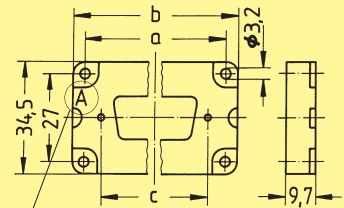

D-Sub

Number of contacts

9-50

D-Sub adapter for Han® B hood/housing

Identification D-Sub size Han B housing size Part No. Drawing Dimensions in mm

Plastic adapter
for 1 x D-Sub

9	6 B	09 30 000 9965
15	6 B	09 30 000 9966
25	10 B	09 30 000 9967
37	16 B	09 30 000 9968
50	16 B	09 30 000 9969

Delivery comprises:
1 adapter
4 fixing screws for adapter
2 fixing screws for D-Sub connector

Mounting in housing
Character "A" visible

Mounting in hood
Character "T" visible

Size	D-Sub	a	b	c
6 B	9	44	51.5	25
6 B	15	44	51.5	33.3
10 B	25	57	64.5	47
16 B	37	77.5	85	63.5
16 B	50	77.5	85	61.1