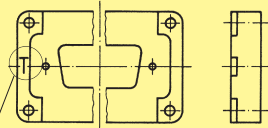

D-Sub

Number of contacts

9-50

D-Sub adapter for Han® B hood/housing

Identification D-Sub size Han B housing size Part No. Drawing Dimensions in mm

Plastic adapter
for 1 x D-Sub

9	6 B	09 30 000 9965
15	6 B	09 30 000 9966
25	10 B	09 30 000 9967
37	16 B	09 30 000 9968
50	16 B	09 30 000 9969

Delivery comprises:
1 adapter
4 fixing screws for adapter
2 fixing screws for D-Sub connector

Mounting in housing
Character "A" visible

Mounting in hood
Character "T" visible

Size	D-Sub	a	b	c
6 B	9	44	51.5	25
6 B	15	44	51.5	33.3
10 B	25	57	64.5	47
16 B	37	77.5	85	63.5
16 B	50	77.5	85	61.1