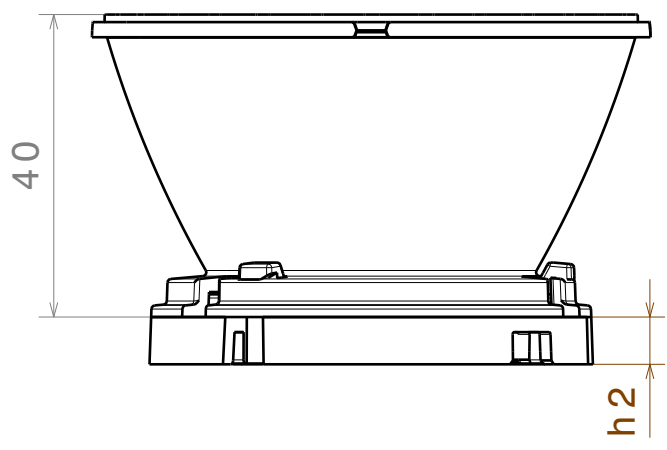

1

**NOTE:**

Using optional sublens, add 2.1mm to the system height

Dimension 'h2' varies from 4.5mm to 7mm depending on the LED specific base part

This drawing is our property. It can't be reproduced or communicated without our written agreement.				Ledil Oy Salorankatu 10 FIN-24240 SALO Finland	
		DRAWING TITLE			
		Datasheet Lenina series			
DRAWN BY pl	DATE 08.03.2012	SIZE A4	DRAWING NUMBER --		REV 1
CHECKED BY	DATE	SCALE 1:1	WEIGHT (g)	SHEET 1/1	
DESIGNED BY pl	DATE 08.03.2012				