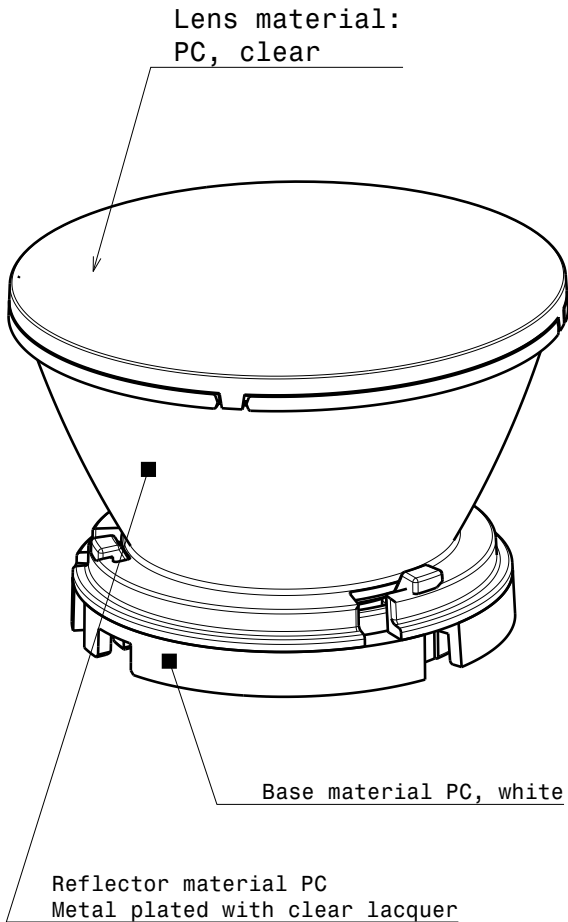

1

**NOTE:**

Using optional sublens, add 2.1mm to the system height

Dimension 'h2' varies from 4.5mm to 7mm depending on the LED specific base part

This drawing is our property. It can't be reproduced or communicated without our written agreement.				Ledil Oy Salorankatu 10 FIN-24240 SALO Finland	
		DRAWING TITLE			
		Datasheet Lenina series			
DRAWN BY pl	DATE 08.03.2012	SIZE A4	DRAWING NUMBER --		REV 1
CHECKED BY	DATE	SCALE 1:1	WEIGHT (g)	SHEET 1/1	
DESIGNED BY pl	DATE 08.03.2012				