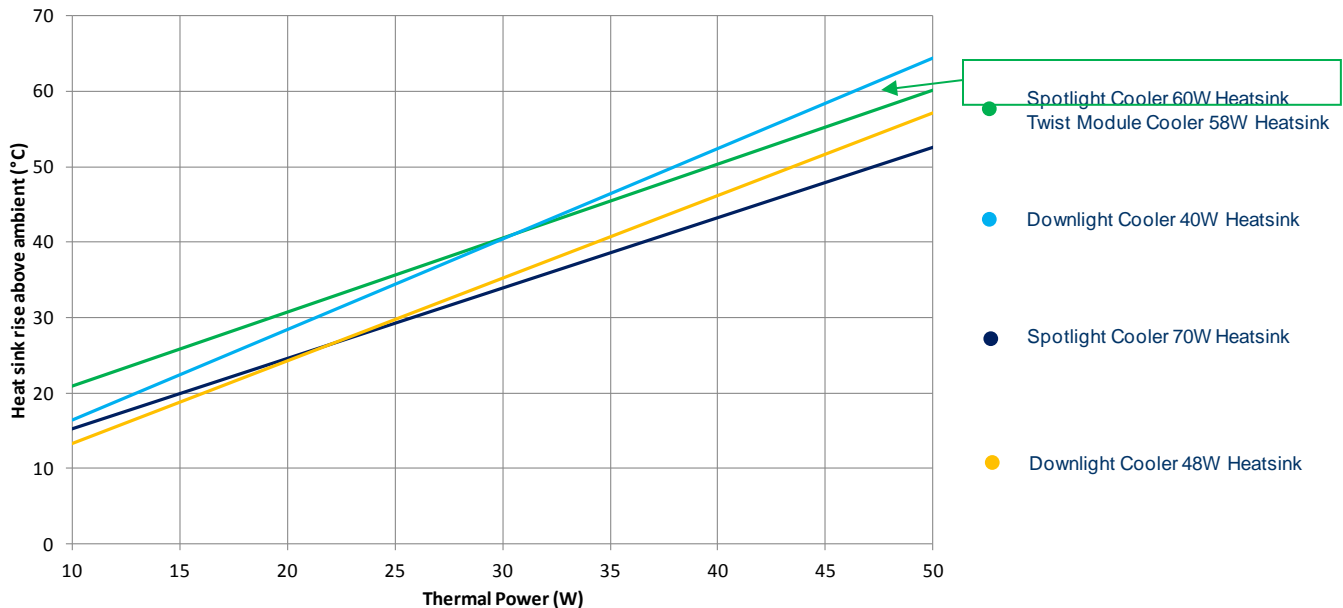

Mechanical

Material	6063-T5 Al Extrusion
Finish	Black Anodized
Weight	260g
Regulatory	RoHS

Size
Diameter: 118 mm
Height: 42 mm

The chart below summarizes the thermal performance of all round LED heatsink solutions with diameters from 118 to 138 mm.

**Heatsink Rise Above Ambient vs. Thermal Power
Round Heatsinks Diameter 118 to 138 mm**