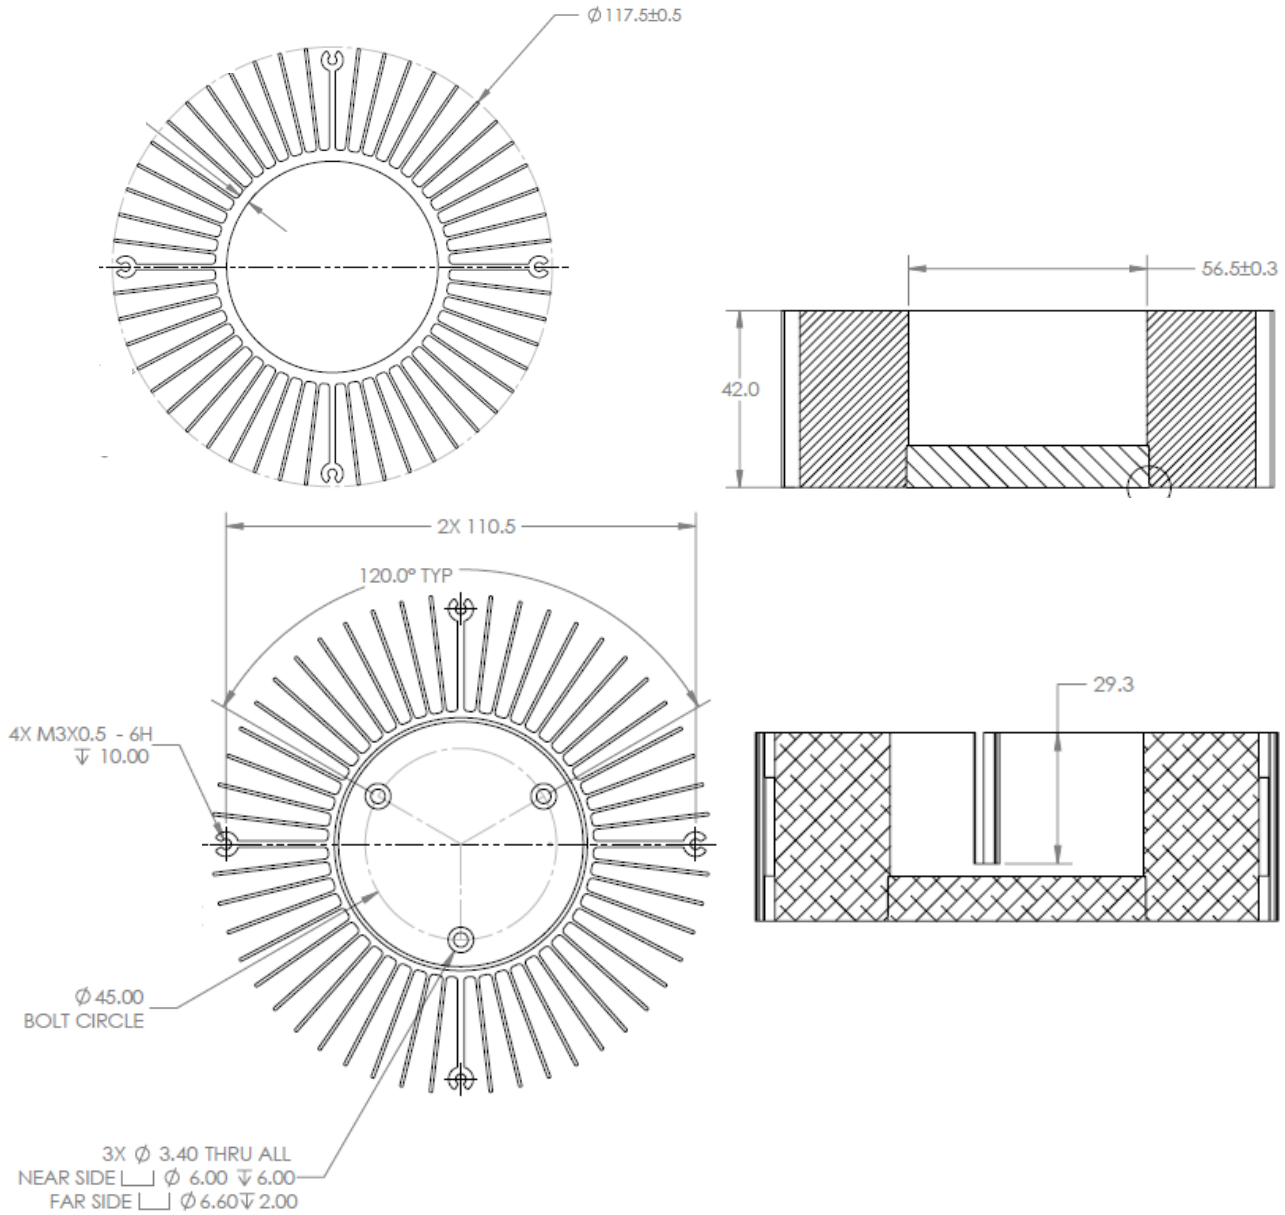

PRODUCT DATASHEET

Mechanical – LED Heatsink shown with Configurable heat sink

All dimensions are nominal and in mm unless otherwise stated. See product drawings for more detail.

Part Numbers

Part Number	Description	Notes
NX300100	LED Heatsink, 60W, Configurable, Black	Contact sales for other heatsink options
NX300101	LED Heatsink, 60W, Philips SLM, Vossloh-Schwabe, Black	Contact sales for other heatsink options
NX300102	LED Heatsink, 60W, Osram PrevaLed, Black	Contact sales for other heatsink options
NX300103	LED Heatsink, 60W, BridgeLux RS, Black	Contact sales for other heatsink options
NX300105	LED Heatsink, 60W, Spotlight Cooler, Zhaga B3, Tridonic	Contact sales for other heatsink options
NX300128	LED Heatsink, 60W, Spotlight Cooler, Xicato XSM	Contact sales for other heatsink options
NX300150	LED Heatsink, 60W, Spotlight Cooler, Citizen CLL040, Ledil	Contact sales for other heatsink options

Nuventix reserves the right to make changes to the products or information contained herein without notice. No liability is assumed as a result of their use or applications. For additional information, please contact Nuventix directly.

NUVENTIX

4635 Boston Lane
Austin, TX 78735

Phone: 512-382-8100
www.nuventix.com

MKTG-DOC-000164
Revision

A01
Oct 2012