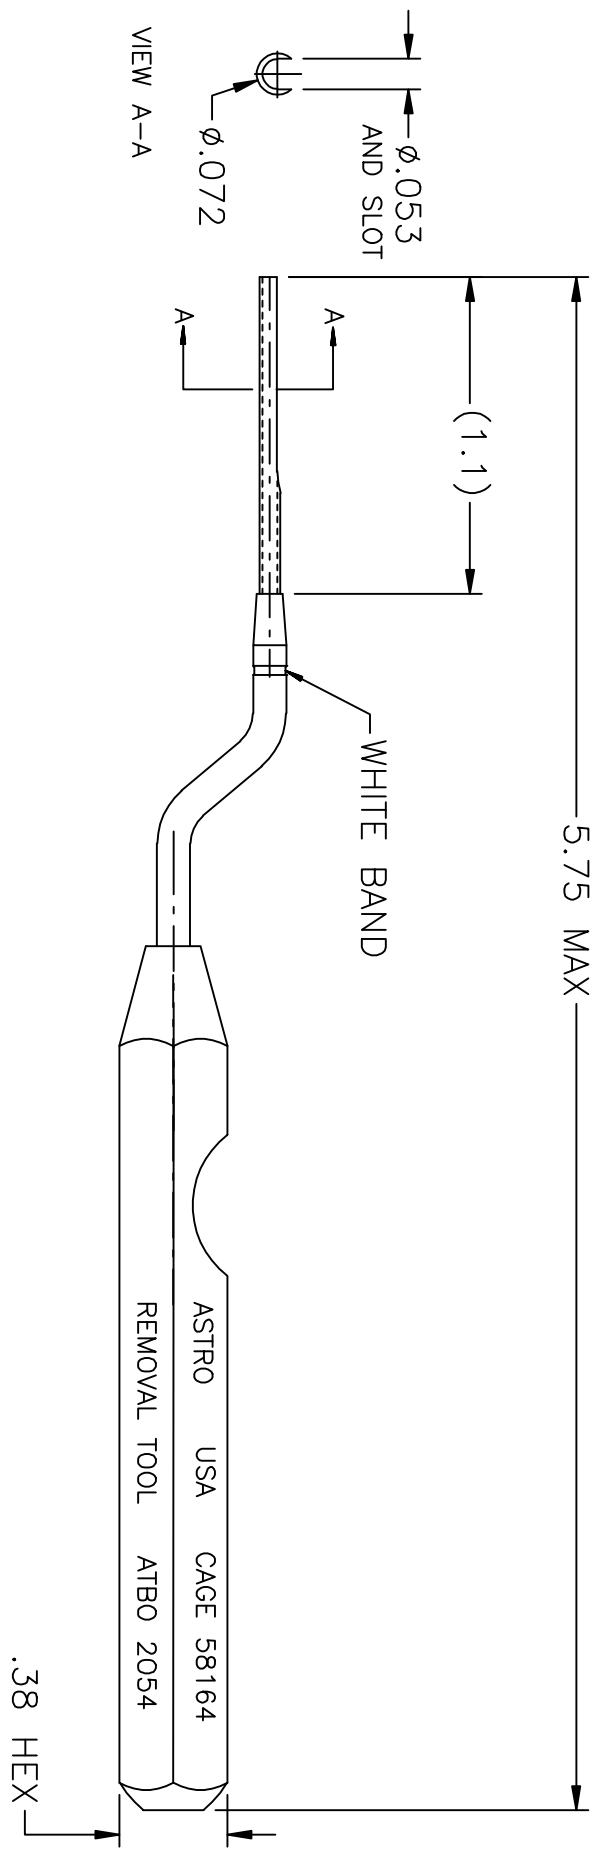

ATB02054-ENV

UNCONTROLLED DOCUMENT
WILL NOT BE UPDATED

NOTES: 1. THIS IS AN AUTOCAD DRAWING, DO NOT CHANGE MANUALLY.
 2. COLOR CODE: YELLOW.

REV.	DESCRIPTION	BY	DATE	APR.	SCALE:	UNLESS OTHERWISE SPECIFIED:	 ASTRO TOOL CORP. 21615 S.W. TUALATIN VALLEY HWY., BEAVERTON OR 97006	CAGE 58164
A	NEW RELEASE.	DY0	07-08-09	MMK	N.T.S.	DECIMALS: .XXX ± .005 .XX ± .010 .X ± .030 ANGLES: ± 1°		DESCRIPTION: ENVELOPE DRAWING: ATB0 2054 REMOVAL TOOL
PART NO.		A		ATB02054-ENV				