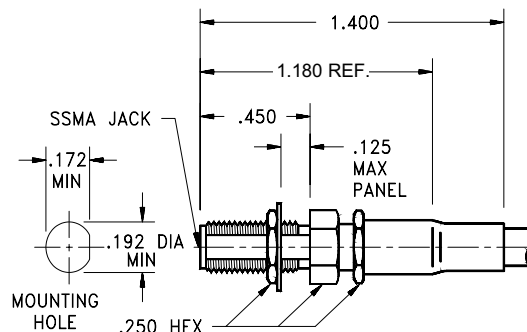

Straight Male Cable Plug

Cable Type (RG/U)	Model Number
174; 179; 187; 188; 316	SSM-1188-55-000-02
178; 196	SSM-1196-55-000-02

Note: Standard finish is passivated stainless steel, for gold plating, change -02 suffix to-00.

Straight Bulkhead Feedthru Female Cable Jack

Cable Type (RG/U)	Model Number
174; 179; 187; 188; 316	SSM-1188-59-000-02
178; 196	SSM-1196-59-000-02

Note: Standard finish is passivated stainless steel, for gold plating, change -02 suffix to-00.

Straight Panel Mount Female Cable Jack

Cable Type (RG/U)	Model Number
174; 179; 187; 188; 316	SSM-1188-54-000-02
178; 196	SSM-1196-54-000-02

Note: Standard finish is passivated stainless steel, for gold plating, change -02 suffix to-00.

Right Angle Male Cable Plug

Cable Type (RG/U)	Model Number
174; 179; 187; 188; 316	SSM-1188-56-000-02
178; 196	SSM-1196-56-000-02

Note: Standard finish is passivated stainless steel, for gold plating, change -02 suffix to-00.