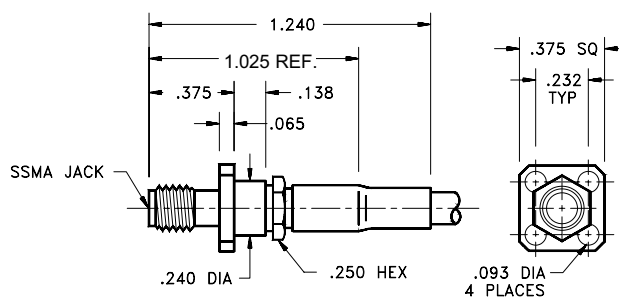

Straight Male Cable Plug

Cable Type (RG/U)	Model Number
174; 179; 187; 188; 316	SSM-1188-55-000-02
178; 196	SSM-1196-55-000-02

Note: Standard finish is passivated stainless steel, for gold plating, change -02 suffix to-00.

Straight Bulkhead Feedthru Female Cable Jack

Cable Type (RG/U)	Model Number
174; 179; 187; 188; 316	SSM-1188-59-000-02
178; 196	SSM-1196-59-000-02

Note: Standard finish is passivated stainless steel, for gold plating, change -02 suffix to-00.

Straight Panel Mount Female Cable Jack

Cable Type (RG/U)	Model Number
174; 179; 187; 188; 316	SSM-1188-54-000-02
178; 196	SSM-1196-54-000-02

Note: Standard finish is passivated stainless steel, for gold plating, change -02 suffix to-00.

Right Angle Male Cable Plug

Cable Type (RG/U)	Model Number
174; 179; 187; 188; 316	SSM-1188-56-000-02
178; 196	SSM-1196-56-000-02

Note: Standard finish is passivated stainless steel, for gold plating, change -02 suffix to-00.