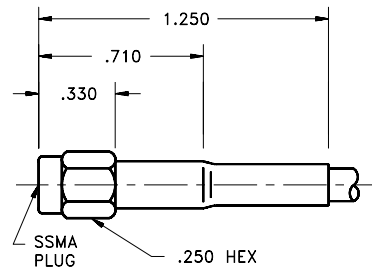

Straight Male Cable Plug

Cable Type (RG/U)	Model Number
174; 179; 187; 188; 316	SSM-1188-55-000-02
178; 196	SSM-1196-55-000-02

Note: Standard finish is passivated stainless steel, for gold plating, change -02 suffix to-00.

Straight Bulkhead Feedthru Female Cable Jack

Cable Type (RG/U)	Model Number
174; 179; 187; 188; 316	SSM-1188-59-000-02
178; 196	SSM-1196-59-000-02

Note: Standard finish is passivated stainless steel, for gold plating, change -02 suffix to-00.

Straight Panel Mount Female Cable Jack

Cable Type (RG/U)	Model Number
174; 179; 187; 188; 316	SSM-1188-54-000-02
178; 196	SSM-1196-54-000-02

Note: Standard finish is passivated stainless steel, for gold plating, change -02 suffix to-00.

Right Angle Male Cable Plug

Cable Type (RG/U)	Model Number
174; 179; 187; 188; 316	SSM-1188-56-000-02
178; 196	SSM-1196-56-000-02

Note: Standard finish is passivated stainless steel, for gold plating, change -02 suffix to-00.