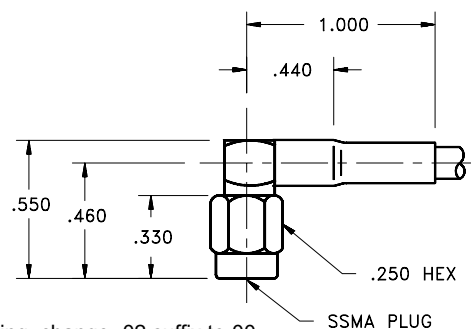

Straight Bulkhead Feedthru Female Cable Jack

Cable Type (RG/U)	Model Number
174; 179; 187; 188; 316	SSM-1188-59-000-02
178; 196	SSM-1196-59-000-02

Note: Standard finish is passivated stainless steel, for gold plating, change -02 suffix to-00.

Straight Panel Mount Female Cable Jack

Cable Type (RG/U)	Model Number
174; 179; 187; 188; 316	SSM-1188-54-000-02
178; 196	SSM-1196-54-000-02

Note: Standard finish is passivated stainless steel, for gold plating, change -02 suffix to-00.

Right Angle Male Cable Plug

Cable Type (RG/U)	Model Number
174; 179; 187; 188; 316	SSM-1188-56-000-02
178; 196	SSM-1196-56-000-02

Note: Standard finish is passivated stainless steel, for gold plating, change -02 suffix to-00.