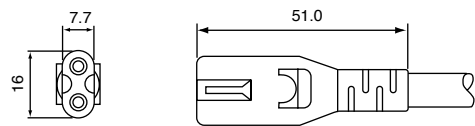

AUDIO

POWER CORD SETS

SECTION 6

- Multiple Configurations Available
- Any Cable Length Available (2 metres standard)
- Colour Options
- Competitive Prices
- Moulded Connectors To Cable

OUTLINE DRAWING

Style 02 - IEC Straight Socket

Style 04 - IEC Straight Plug

Style 07 - European Plug Right Angle

Style 09 - Telefunken (cassette) socket

Style 15 - UK Moulded Plug, Fused

Assembly

Cable:
 Bare stranded copper conductor
 Colour coded PVC insulation
 PVC Jacketed
 Rated Temperature: 70°C

ORDERING INFORMATION

DBC	PC	15	93	2M	3
Dubilier Connectors	Series Power Cord	1st Connector	2nd Connector	Length	Colour
		02= IEC Straight Socket	04= IEC Straight Plug	0.5M=0.5 Metres	3= Black
		07= European Plug RA	09= Telefunken (cassette) socket	1M= 1Metre etc	
		15= UK Moulded Plug Fused	93= Untermated Leads Stripped		