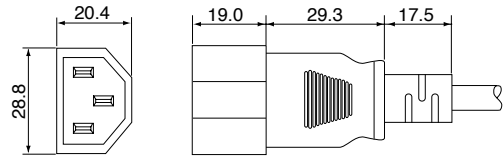

AUDIO

POWER CORD SETS

SECTION 6

- Multiple Configurations Available
- Any Cable Length Available (2 metres standard)
- Colour Options
- Competitive Prices
- Moulded Connectors To Cable

OUTLINE DRAWING

Style 02 - IEC Straight Socket

Style 04 - IEC Straight Plug

Style 07 - European Plug Right Angle

Style 09 - Telefunken (cassette) socket

Style 15 - UK Moulded Plug, Fused

Assembly

Cable:
 Bare stranded copper conductor
 Colour coded PVC insulation
 PVC Jacketed
 Rated Temperature: 70°C

ORDERING INFORMATION

DBC	PC	15	93	2M	3
Dubilier Connectors	Series Power Cord	1st Connector	2nd Connector	Length	Colour
		02= IEC Straight Socket	04= IEC Straight Plug	0.5M=0.5 Metres	3= Black
		07= European Plug RA	09= Telefunken (cassette) socket	1M= 1Metre etc	
		15= UK Moulded Plug Fused	93= Untermated Leads Stripped		