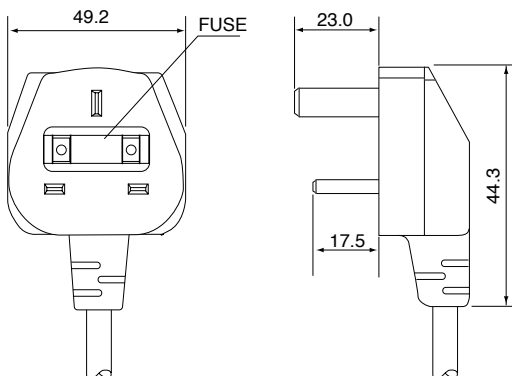

AUDIO

POWER CORD SETS

SECTION 6

- Multiple Configurations Available
- Any Cable Length Available (2 metres standard)
- Colour Options
- Competitive Prices
- Moulded Connectors To Cable

OUTLINE DRAWING

Style 02 - IEC Straight Socket

Style 04 - IEC Straight Plug

Style 07 - European Plug Right Angle

Style 09 - Telefunken (cassette) socket

Style 15 - UK Moulded Plug, Fused

Assembly

Cable:
 Bare stranded copper conductor
 Colour coded PVC insulation
 PVC Jacketed
 Rated Temperature: 70°C

ORDERING INFORMATION

DBC	PC	15	93	2M	3
Dubilier Connectors	Series Power Cord	1st Connector	2nd Connector	Length	Colour
		02= IEC Straight Socket	04= IEC Straight Plug	0.5M=0.5 Metres	3= Black
		07= European Plug RA	09= Telefunken (cassette) socket	1M= 1Metre etc	
		15= UK Moulded Plug Fused	93= Untermated Leads Stripped		