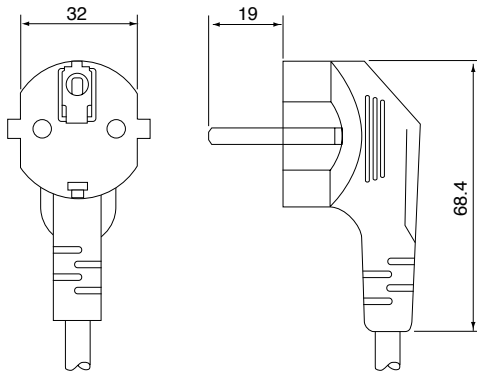

AUDIO

POWER CORD SETS

SECTION 6

- Multiple Configurations Available
- Any Cable Length Available (2 metres standard)
- Colour Options
- Competitive Prices
- Moulded Connectors To Cable

OUTLINE DRAWING

Style 02 - IEC Straight Socket

Style 04 - IEC Straight Plug

Style 07 - European Plug Right Angle

Style 09 - Telefunken (cassette) socket

Style 15 - UK Moulded Plug, Fused

Assembly

Cable:
 Bare stranded copper conductor
 Colour coded PVC insulation
 PVC Jacketed
 Rated Temperature: 70°C

ORDERING INFORMATION

DBC	PC	15	93	2M	3
Dubilier Connectors	Series Power Cord	1st Connector	2nd Connector	Length	Colour
		02= IEC Straight Socket	04= IEC Straight Plug	0.5M=0.5 Metres	3= Black
		07= European Plug RA	09= Telefunken (cassette) socket	1M= 1Metre etc	
		15= UK Moulded Plug Fused	93= Untermated Leads Stripped		