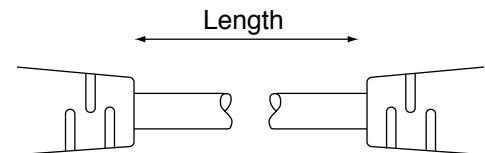

Style 04 - IEC Straight Plug

Style 07 - European Plug Right Angle

Style 09 - Telefunken (cassette) socket

Style 15 - UK Moulded Plug, Fused

Assembly

Cable:
 Bare stranded copper conductor
 Colour coded PVC insulation
 PVC Jacketed
 Rated Temperature: 70°C

ORDERING INFORMATION

DBC	PC	15	93	2M	3
Dubilier Connectors	Series Power Cord	1st Connector	2nd Connector	Length	Colour
		02= IEC Straight Socket	04= IEC Straight Plug	0.5M=0.5 Metres	3= Black
		07= European Plug RA	09= Telefunken (cassette) socket	1M= 1Metre etc	
		15= UK Moulded Plug Fused	93= Untermated Leads Stripped		