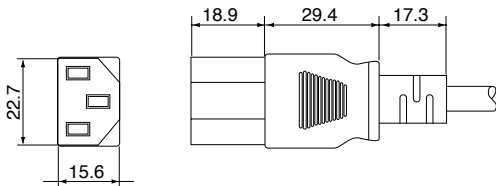

AUDIO

POWER CORD SETS

SECTION 6

- Multiple Configurations Available
- Any Cable Length Available (2 metres standard)
- Colour Options
- Competitive Prices
- Moulded Connectors To Cable

OUTLINE DRAWING

Style 02 - IEC Straight Socket

Style 04 - IEC Straight Plug

Style 07 - European Plug Right Angle

Style 09 - Telefunken (cassette) socket

Style 15 - UK Moulded Plug, Fused

Assembly

Cable:
 Bare stranded copper conductor
 Colour coded PVC insulation
 PVC Jacketed
 Rated Temperature: 70°C

ORDERING INFORMATION

DBC	PC	15	93	2M	3
Dubilier Connectors	Series Power Cord	1st Connector	2nd Connector	Length	Colour
		02= IEC Straight Socket	04= IEC Straight Plug	0.5M=0.5 Metres	3= Black
		07= European Plug RA	09= Telefunken (cassette) socket	1M= 1Metre etc	
		15= UK Moulded Plug Fused	93= Untermated Leads Stripped		