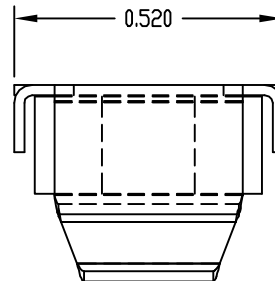

MATERIAL: STEEL
FINISH: ZINC PLATE