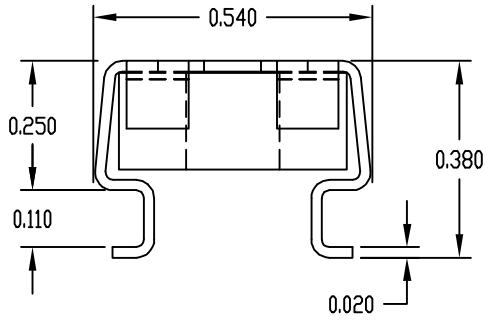

PART
NAME

#12-24 NUT RETAINER

PART
No.

307

MATERIAL: STEEL
FINISH: ZINC PLATE

PART
NAME

M6 NUT RETAINER

PART
No.