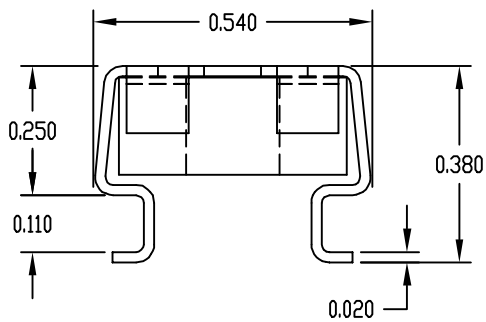

MATERIAL: STEEL
FINISH: ZINC PLATE