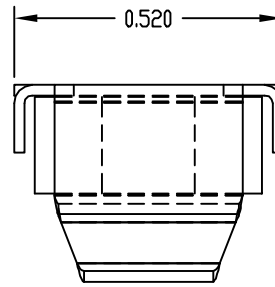

PART
NAME

#12-24 NUT RETAINER

PART
No.

307

MATERIAL: STEEL
FINISH: ZINC PLATE

PART
NAME

M6 NUT RETAINER

PART
No.