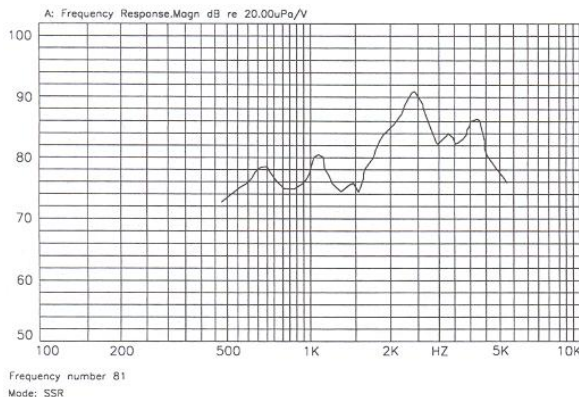

Product Data Sheet Part No. WT-1201 Washable Type

DIMENSIONS

UNIT : mm
TOLERANCE : ± 0.3
HOUSING MATERIAL : PBT

Type	Unit	
Color		Black
Rated Voltage	(V)	1.5
Operating Voltage	(V)	1-2
Current Consumption	(mA)	MAX.35
Coil Resistance	(Ω)	16±4.5
Sound Output (Min)	(dB)	85
Resonance Frequency	(Hz)	2400±200
Operating Temp	(C)	-20~+60
Storage Temp	(C)	-30~+70
Weight	(g)	2
Terminal		PIN TYPE
Dimension	mm	12 x H9.5
*applied voltage: Rated Voltage, 1/2 duty, square wave		
*distance for measurement 10cm		

FREQUENCY RESPONSE

Product Data Sheet