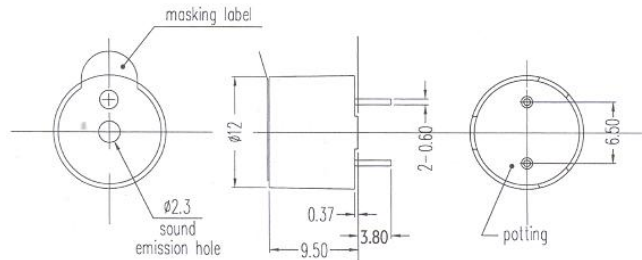

Product Data Sheet Part No. WT-1201 Washable Type

DIMENSIONS

UNIT : mm
TOLERANCE : ± 0.3
HOUSING MATERIAL : PBT

Type	Unit	
Color		Black
Rated Voltage	(V)	1.5
Operating Voltage	(V)	1-2
Current Consumption	(mA)	MAX.35
Coil Resistance	(Ω)	16±4.5
Sound Output (Min)	(dB)	85
Resonance Frequency	(Hz)	2400±200
Operating Temp	(C)	-20~+60
Storage Temp	(C)	-30~+70
Weight	(g)	2
Terminal		PIN TYPE
Dimension	mm	12 x H9.5
*applied voltage: Rated Voltage, 1/2 duty, square wave		
*distance for measurement 10cm		