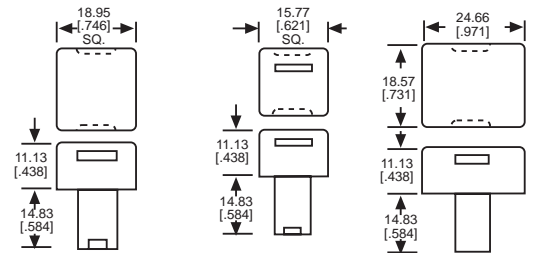

5/8" SQUARE LED

CAP PART NO.	LED/CAP	FIG
332-0010	RED/BLACK	5
332-0015	RED/WHITE	5
332-0020	GREEN/BLACK	5
332-0030	YELLOW/BLACK	5

3/4" x 1" RECTANGULAR

CAP PART NO.	COLOR	FIG
328-0071	RED	6
328-0072	GREEN	6
328-0073	YELLOW	6
328-0075	WHITE	6

5/8" x 3/4" RECTANGULAR

CAP PART NO.	COLOR	FIG
326-0071	RED	7
326-0072	GREEN	7
326-0073	YELLOW	7
326-0075	WHITE	7

Fig 1

Fig 2

Fig 3

Fig 4

Fig 5

Fig 6