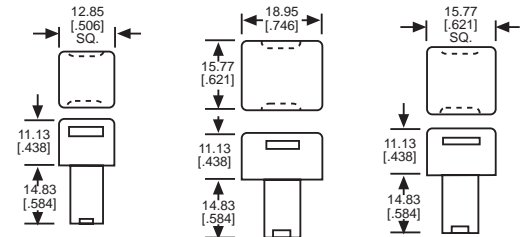

5/8" SQUARE LED

CAP PART NO.	LED/CAP	FIG
332-0010	RED/BLACK	5
332-0015	RED/WHITE	5
332-0020	GREEN/BLACK	5
332-0030	YELLOW/BLACK	5

3/4" x 1" RECTANGULAR

CAP PART NO.	COLOR	FIG
328-0071	RED	6
328-0072	GREEN	6
328-0073	YELLOW	6
328-0075	WHITE	6

5/8" x 3/4" RECTANGULAR

CAP PART NO.	COLOR	FIG
326-0071	RED	7
326-0072	GREEN	7
326-0073	YELLOW	7
326-0075	WHITE	7

Fig 1

Fig 2

Fig 3

Fig 4

Fig 5

Fig 6