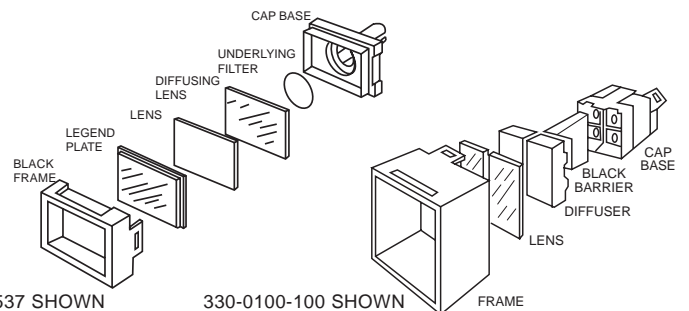

Material: Cap, High Temperature Scratch-Resistant Plastic

Fig 9

329-0701-537 SHOWN

330-0100-100 SHOWN

FRAME

Mouser Electronics

Authorized Distributor

Click to View Pricing, Inventory, Delivery & Lifecycle Information: