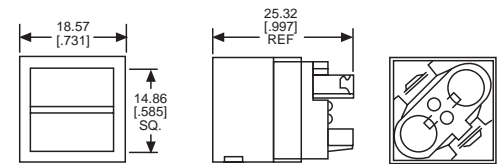

Material: Cap, High Temperature Scratch-Resistant Plastic

Fig 9

329-0701-537 SHOWN

330-0100-100 SHOWN

FRAME

Mouser Electronics

Authorized Distributor

Click to View Pricing, Inventory, Delivery & Lifecycle Information: