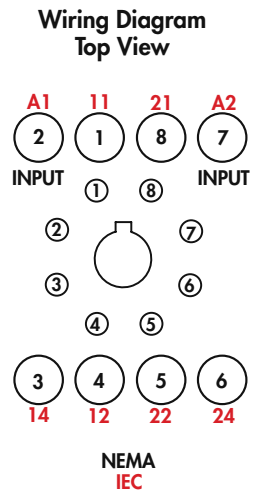

## 70-464-1 Socket/15/10 Amp Rating, 300/600 Volts

**BOLD-FACED PART NUMBERS ARE NORMALLY STOCKED**

Standard Part Number	Description
<b>70-464-1</b>	8-Pin, Octal, DIN/Panel Mount with Screw Terminals & Clamping Plates

### General Specifications (UL 508)

Characteristics	Units	Value
Number of Terminals		8
<b>Electrical Rating</b>		
Nominal Voltage Rating	Volts	300 / 600
Nominal Current Rating	Amps	15 / 10
<b>Dielectric Strength</b>		
Output to Adjacent Output Terminals	V rms	2000
Output to Input Terminals	V rms	2000
Terminals to Rail / Chassis	V rms	2000
<b>Temperature</b>		
Operating Range:	°C	- 40 to + 80
Storage Range:	°C	- 40 to + 105
<b>Construction</b>		
Internal Metal Tracks		Copper Alloy, Zinc Plated
Screw Terminals		Steel, Zinc Plated
Screw Style		Combination Head,
Screw size	mm	M3.5
Screw Torque 3.5 mm (Maximum)	Lb-in / Nm	9 / 1.0
<b>Miscellaneous</b>		
Socket Mounting:		Din / Panel
Wire Size Capacity (Maximum)	EN 60204-1	AWG mm2
Soild Cu	AWG, mm2	14 / 16 (2) 2.5 / 1.5 (2)
Stranded Cu	AWG, mm2	14 / 16 (2) 2.5 / 1.5 (2)
Wire Connection Method		Screw Clamping
DIN Rail Mounting	EN 60715	35mm
Chassis Mount Screw Torque	Lb-in / Nm	7 / 0.8
Flamability Rating	Class	94V-0
Body Color		Light Gray
DIN Locking Method		Red Plastic Locking Clip
Product Certification		UL, CSA
Conformance		CE, RoHS
Weight	grams	40

### Optional Mating Accessories

750 Relay

16-1351

16-1344

16-TDRPROSC

16-700DIN

16-DCLIP-1

Standard Part Number	Description	Catalog Location
750, 750H	Relay	Section 1 p.24-29, 44-45
16-1351	Metal Hold-Down Clip, Foot Mount for 750	Section 3 p.8-11
16-1344	Metal Hold-Down Clip for the TDRSRX, 712 Relays	Section 3 p.8-11
16-TDRPROSC	Metal Hold-Down Clip for the TDRPRO	Section 3 p.8-11
16-700DIN	Metal DIN Rail	Section 3 p.19
16-DCLIP-1	DIN Rail Locking Clip	Section 3 p.19