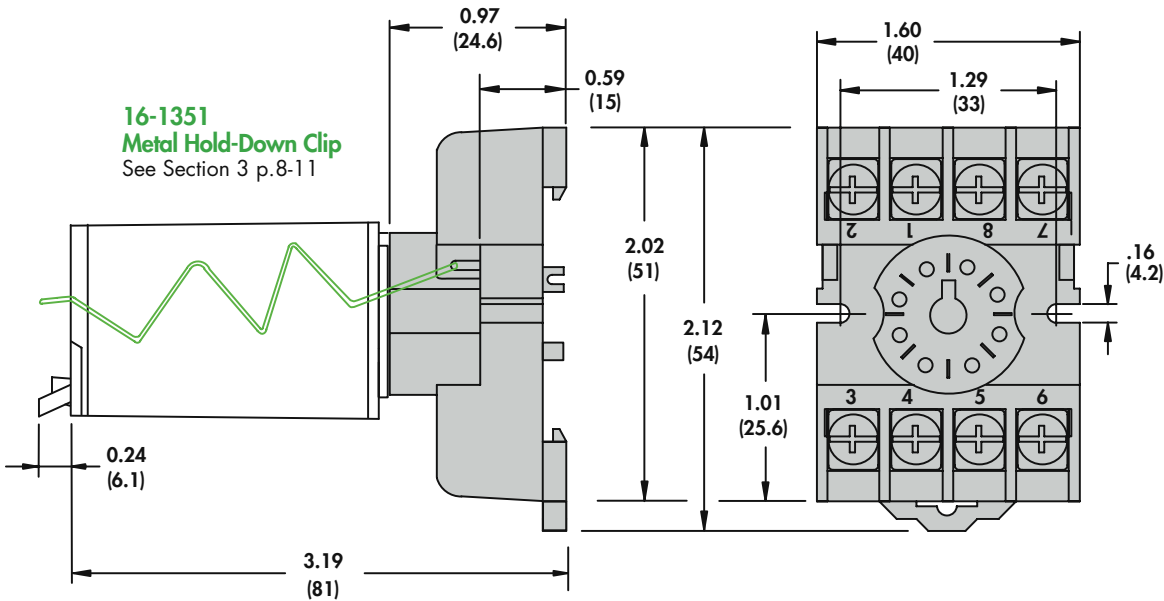

## 70-464-1 Socket/15/10 Amp Rating, 300/600 Volts

**BOLD-FACED PART NUMBERS ARE NORMALLY STOCKED**

Standard Part Number	Description
<b>70-464-1</b>	8-Pin, Octal, DIN/Panel Mount with Screw Terminals & Clamping Plates

### General Specifications (UL 508)

Characteristics	Units	Value
Number of Terminals		8
<b>Electrical Rating</b>		
Nominal Voltage Rating	Volts	300 / 600
Nominal Current Rating	Amps	15 / 10
<b>Dielectric Strength</b>		
Output to Adjacent Output Terminals	V rms	2000
Output to Input Terminals	V rms	2000
Terminals to Rail / Chassis	V rms	2000
<b>Temperature</b>		
Operating Range:	°C	- 40 to + 80
Storage Range:	°C	- 40 to + 105
<b>Construction</b>		
Internal Metal Tracks		Copper Alloy, Zinc Plated
Screw Terminals		Steel, Zinc Plated
Screw Style		Combination Head,
Screw size	mm	M3.5
Screw Torque 3.5 mm (Maximum)	Lb-in / Nm	9 / 1.0
<b>Miscellaneous</b>		
Socket Mounting:		Din / Panel
Wire Size Capacity (Maximum)	EN 60204-1	AWG mm2
Soild Cu	AWG, mm2	14 / 16 (2) 2.5 / 1.5 (2)
Stranded Cu	AWG, mm2	14 / 16 (2) 2.5 / 1.5 (2)
Wire Connection Method		Screw Clamping
DIN Rail Mounting	EN 60715	35mm
Chassis Mount Screw Torque	Lb-in / Nm	7 / 0.8
Flamability Rating	Class	94V-0
Body Color		Light Gray
DIN Locking Method		Red Plastic Locking Clip
Product Certification		UL, CSA
Conformance		CE, RoHS
Weight	grams	40

### Optional Mating Accessories

750 Relay

16-1351

16-1344

16-TDRPROSC

16-700DIN

16-DCLIP-1

Standard Part Number	Description	Catalog Location
750, 750H	Relay	Section 1 p.24-29, 44-45
16-1351	Metal Hold-Down Clip, Foot Mount for 750	Section 3 p.8-11
16-1344	Metal Hold-Down Clip for the TDRSRX, 712 Relays	Section 3 p.8-11
16-TDRPROSC	Metal Hold-Down Clip for the TDRPRO	Section 3 p.8-11
16-700DIN	Metal DIN Rail	Section 3 p.19
16-DCLIP-1	DIN Rail Locking Clip	Section 3 p.19