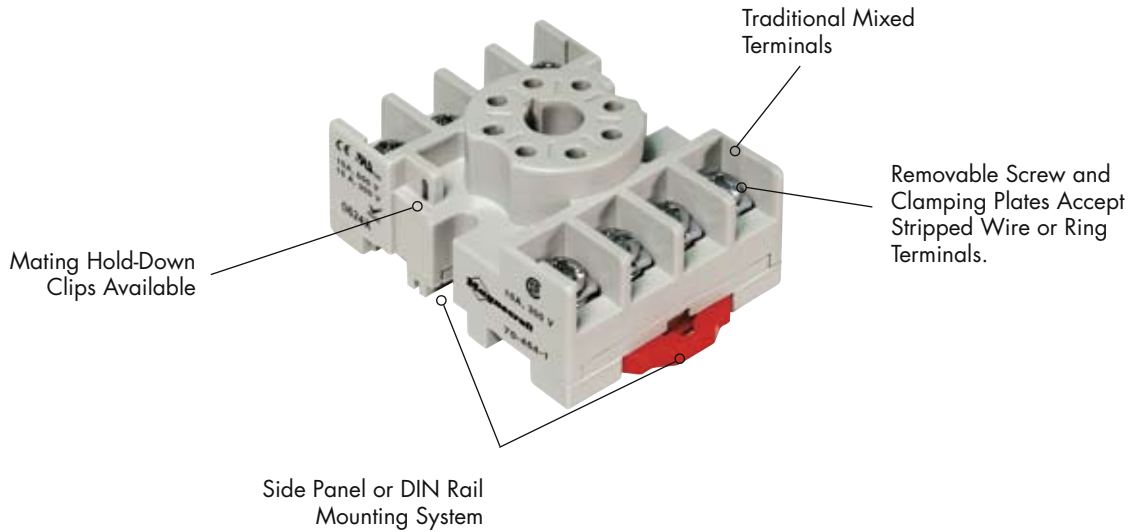

## 70-464-1 Socket/15/10 Amp Rating, 300/600 Volts

**BOLD-FACED PART NUMBERS ARE NORMALLY STOCKED**

Standard Part Number	Description
<b>70-464-1</b>	8-Pin, Octal, DIN/Panel Mount with Screw Terminals & Clamping Plates

### General Specifications (UL 508)

Characteristics	Units	Value
Number of Terminals		8
<b>Electrical Rating</b>		
Nominal Voltage Rating	Volts	300 / 600
Nominal Current Rating	Amps	15 / 10
<b>Dielectric Strength</b>		
Output to Adjacent Output Terminals	V rms	2000
Output to Input Terminals	V rms	2000
Terminals to Rail / Chassis	V rms	2000
<b>Temperature</b>		
Operating Range:	°C	- 40 to + 80
Storage Range:	°C	- 40 to + 105
<b>Construction</b>		
Internal Metal Tracks		Copper Alloy, Zinc Plated
Screw Terminals		Steel, Zinc Plated
Screw Style		Combination Head,
Screw size	mm	M3.5
Screw Torque 3.5 mm (Maximum)	Lb-in / Nm	9 / 1.0
<b>Miscellaneous</b>		
Socket Mounting:		Din / Panel
Wire Size Capacity (Maximum)	EN 60204-1	AWG mm2
Soild Cu	AWG, mm2	14 / 16 (2) 2.5 / 1.5 (2)
Stranded Cu	AWG, mm2	14 / 16 (2) 2.5 / 1.5 (2)
Wire Connection Method		Screw Clamping
DIN Rail Mounting	EN 60715	35mm
Chassis Mount Screw Torque	Lb-in / Nm	7 / 0.8
Flamability Rating	Class	94V-0
Body Color		Light Gray
DIN Locking Method		Red Plastic Locking Clip
Product Certification		UL, CSA
Conformance		CE, RoHS
Weight	grams	40

### Optional Mating Accessories

750 Relay

16-1351

16-1344

16-TDRPROSC

16-700DIN

16-DCLIP-1

Standard Part Number	Description	Catalog Location
750, 750H	Relay	Section 1 p.24-29, 44-45
16-1351	Metal Hold-Down Clip, Foot Mount for 750	Section 3 p.8-11
16-1344	Metal Hold-Down Clip for the TDRSRX, 712 Relays	Section 3 p.8-11
16-TDRPROSC	Metal Hold-Down Clip for the TDRPRO	Section 3 p.8-11
16-700DIN	Metal DIN Rail	Section 3 p.19
16-DCLIP-1	DIN Rail Locking Clip	Section 3 p.19