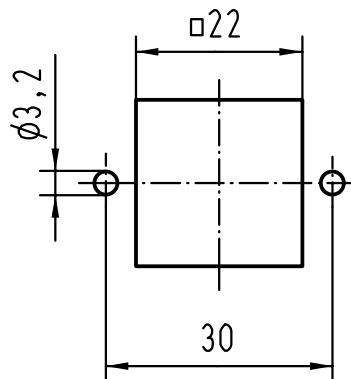

A

 All Dimensions in mm Original Size DIN A 4			Techn. Character.			Nicht tolerierte Masse! Free size tolerances		
				Dat.	Name	Massstab/Scale  <b>1:1</b>		
			Detail.	21.01.99	KR			
			Insp.		HERB.			
			Stand.					
25471			HARTING KGaA			 TB 09 20 003 0327		
Mod.	Dat.	Name	D-32339 ESPELKAMP					
						Blatt/ page		

09 20 003 0327

**Bulkhead mounting**

other series

Hoods/housings variants	Standard hoods/housings
Size of hood/housing	3 A
Used housing	Bulkhead mounting
Housing or Han Snap type	Housing (bulkhead/surface)
Series	Han-Brid Quintax 3A
Number of contacts	4 + shielding + 2 power contacts
Locking	One lever on the housing
Cover	No cover
Housing material	Plastic
Colour of housing	Black housing