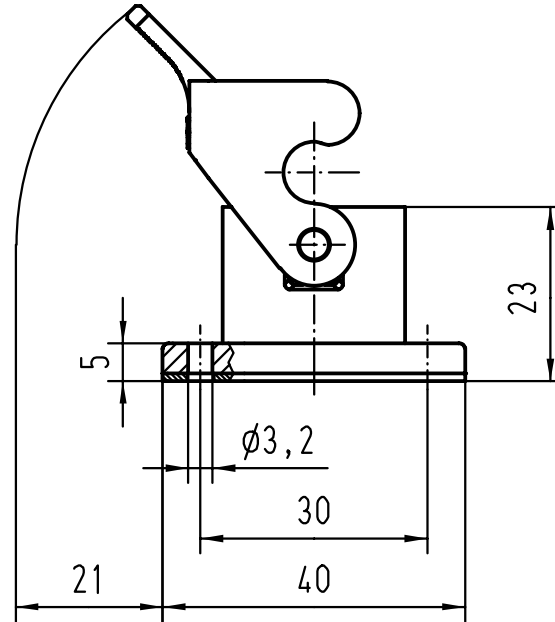

5

4

3

2

1

D

C

B

A

 All Dimensions in mm Original Size DIN A 4			Techn. Character.			Nicht tolerierte Masse! Free size tolerances		
				Dat.	Name	Massstab/Scale  <b>1:1</b>		
			Detail.	21.01.99	KR			
			Insp.		HERB.			
			Stand.					
25471			HARTING KGaA			 TB 09 20 003 0327		
Mod.	Dat.	Name	D-32339 ESPELKAMP					
						Blatt/ page		

09 20 003 0327

**Bulkhead mounting**

other series

Hoods/housings variants	Standard hoods/housings
Size of hood/housing	3 A
Used housing	Bulkhead mounting
Housing or Han Snap type	Housing (bulkhead/surface)
Series	Han-Brid Quintax 3A
Number of contacts	4 + shielding + 2 power contacts
Locking	One lever on the housing
Cover	No cover
Housing material	Plastic
Colour of housing	Black housing