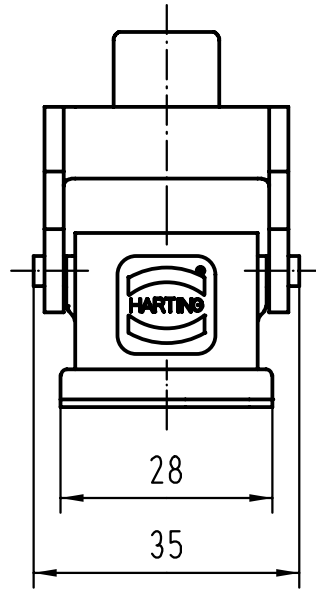

5

4

3

2

1

D

C

B

A

 All Dimensions in mm Original Size DIN A 4			Techn. Character.			Nicht tolerierte Masse! Free size tolerances		
				Dat.	Name	Massstab/Scale  <b>1:1</b>		
			Detail.	21.01.99	KR			
			Insp.		HERB.			
			Stand.					
25471			HARTING KGaA			 TB 09 20 003 0327		
Mod.	Dat.	Name	D-32339 ESPELKAMP					
						Blatt/ page		

09 20 003 0327

**Bulkhead mounting**

other series

Hoods/housings variants	Standard hoods/housings
Size of hood/housing	3 A
Used housing	Bulkhead mounting
Housing or Han Snap type	Housing (bulkhead/surface)
Series	Han-Brid Quintax 3A
Number of contacts	4 + shielding + 2 power contacts
Locking	One lever on the housing
Cover	No cover
Housing material	Plastic
Colour of housing	Black housing