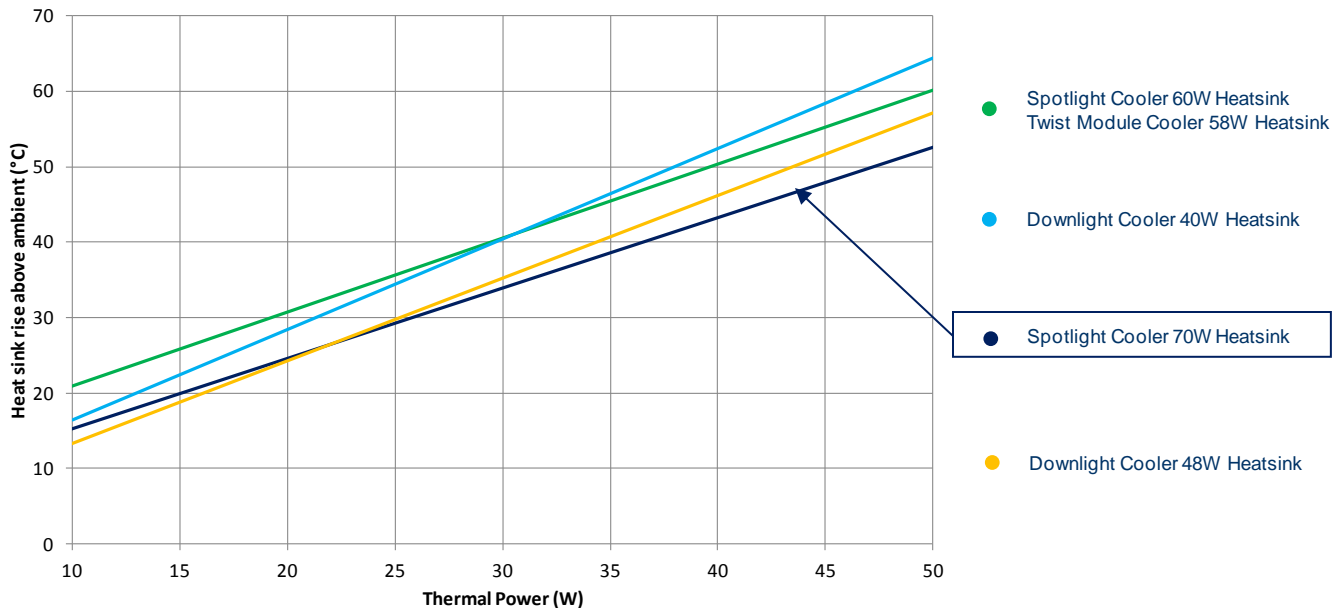

Mechanical

Material	6063-T5 Al Extrusion
Finish	Black Anodized
Weight	433g
Regulatory	RoHS

Size
Diameter: 134 mm
Height: 42 mm

The chart below summarizes the thermal performance of all round LED heatsink solutions with diameters from 118 to 138 mm.

**Heatsink Rise Above Ambient vs. Thermal Power
Round Heatsinks Diameter 118 to 138 mm**