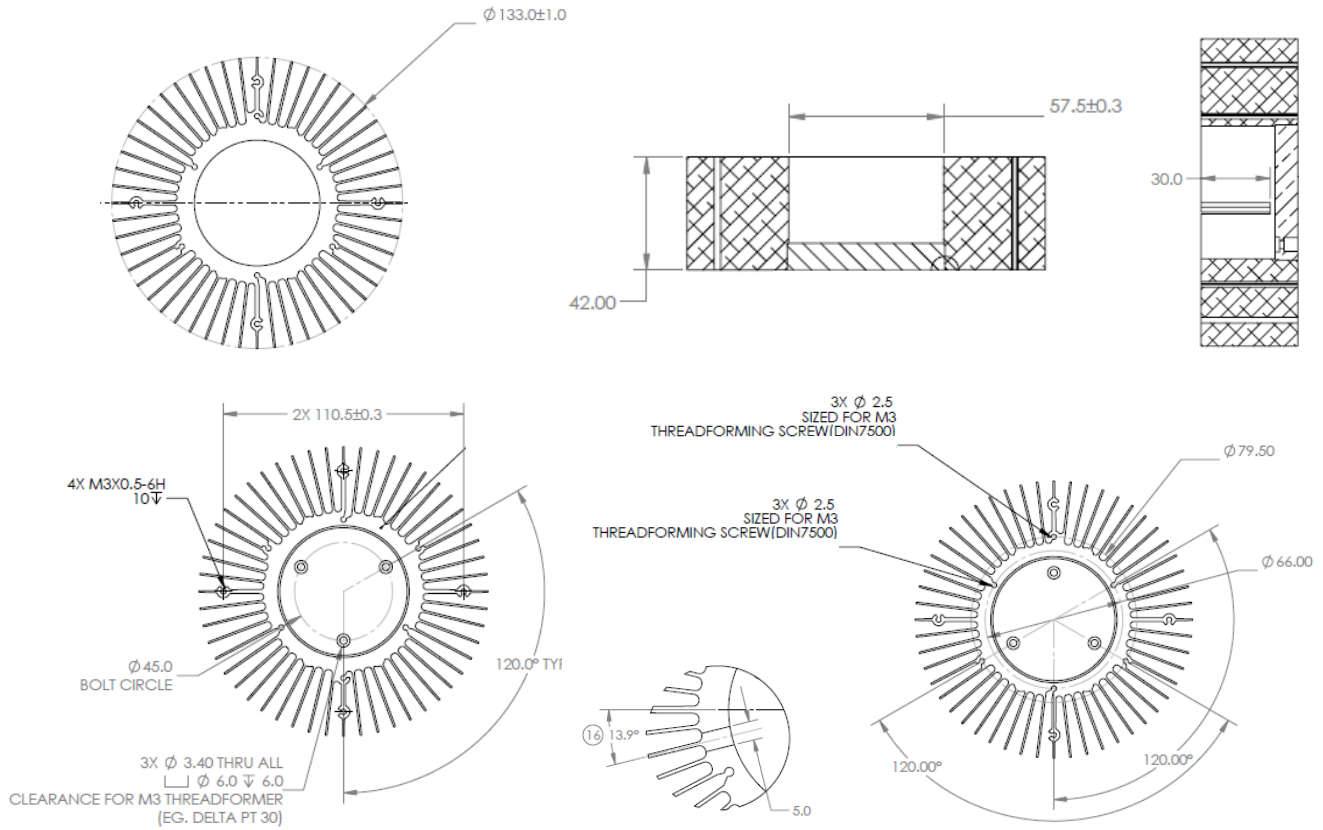

PRODUCT DATASHEET

Mechanical – LED Heatsink shown with Configurable heat sink

All dimensions are nominal and in mm unless otherwise stated. See product drawings for more detail.

Part Numbers

Part Number	Description	Notes
NX300119	LED Heatsink, 70W, Spotlight Cooler, Configurable, Molex Helieon, Philips Twistable, Zhaga B2, Black	Contact sales for other heatsink options
NX300120	LED Heatsink, 70W, Spotlight Cooler, Philips SLM, Vossloh-Schwabe, Molex Helieon, Philips Twistable, Zhaga B2, Black	Contact sales for other heatsink options
NX300121	LED Heatsink, 70W, Spotlight Cooler, Osram PrevaLed, Molex Helieon, Philips Twistable, Zhaga B2, Black	Contact sales for other heatsink options
NX300122	LED Heatsink, 70W, Spotlight Cooler, BridgeLux RS, Molex, Molex Helieon, Philips Twistable, Zhaga B2, Black	Contact sales for other heatsink options
NX300123	LED Heatsink, 70W, Spotlight Cooler, Zhaga B3, Tridonic, Molex Helieon, Philips Twistable, Zhaga B2, Black	Contact sales for other heatsink options
NX300151	LED Heatsink, 70W, Spotlight Cooler, Citizen CLL040, Ledil, Molex Helieon, Philips Twistable, Zhaga B2, Black	Contact sales for other heatsink options

Nuventix reserves the right to make changes to the products or information contained herein without notice. No liability is assumed as a result of their use or applications. For additional information, please contact Nuventix directly.