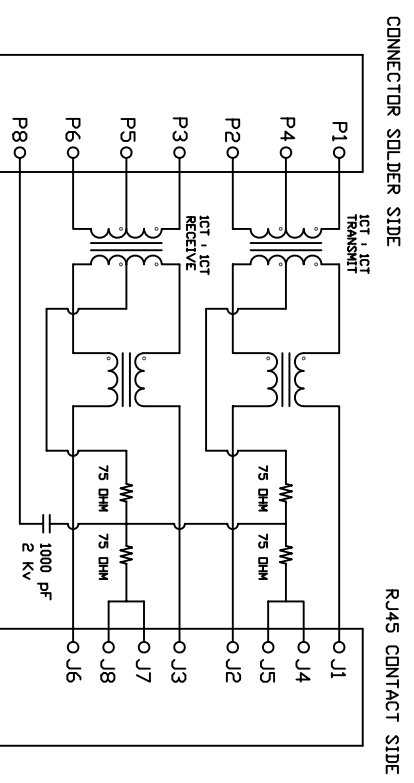

YOUR CONNECTION TO QUALITY & SERVICE

STANDARD RJ45 MAGNETIC JACKS ELECTRICAL CIRCUIT TYPE

11 TYPE

14 TYPE

EDAC INC
TORONTO, ONTARIO
CANADA

YOUR CONNECTION TO QUALITY & SERVICE

STANDARD RJ45 MAGNETIC JACKS ELECTRICAL CIRCUIT TYPE

32 TYPE

21 TYPE

22 TYPE

EDAC INC
TORONTO, ONTARIO
CANADA

YOUR CONNECTION TO QUALITY & SERVICE

STANDARD RJ45 MAGNETIC JACKS ELECTRICAL CIRCUIT TYPE

31 TYPE

61 TYPE

EDAC:

[A60-243-313P562](#) [A63-113-431P412](#) [A60-244-313P562](#) [A63-114-300P13B](#) [A63-113-300P13B](#) [A60-113-331P4D2](#)
[A61-112-200P4C3](#) [A61-113-200P4C3](#) [A60-112-331P4D2](#) [A61-114-200P4C3](#) [A60-283-353P562](#) [A60-114-331P4D2](#)
[A63-112-300P13B](#) [A60-242-313P562](#)