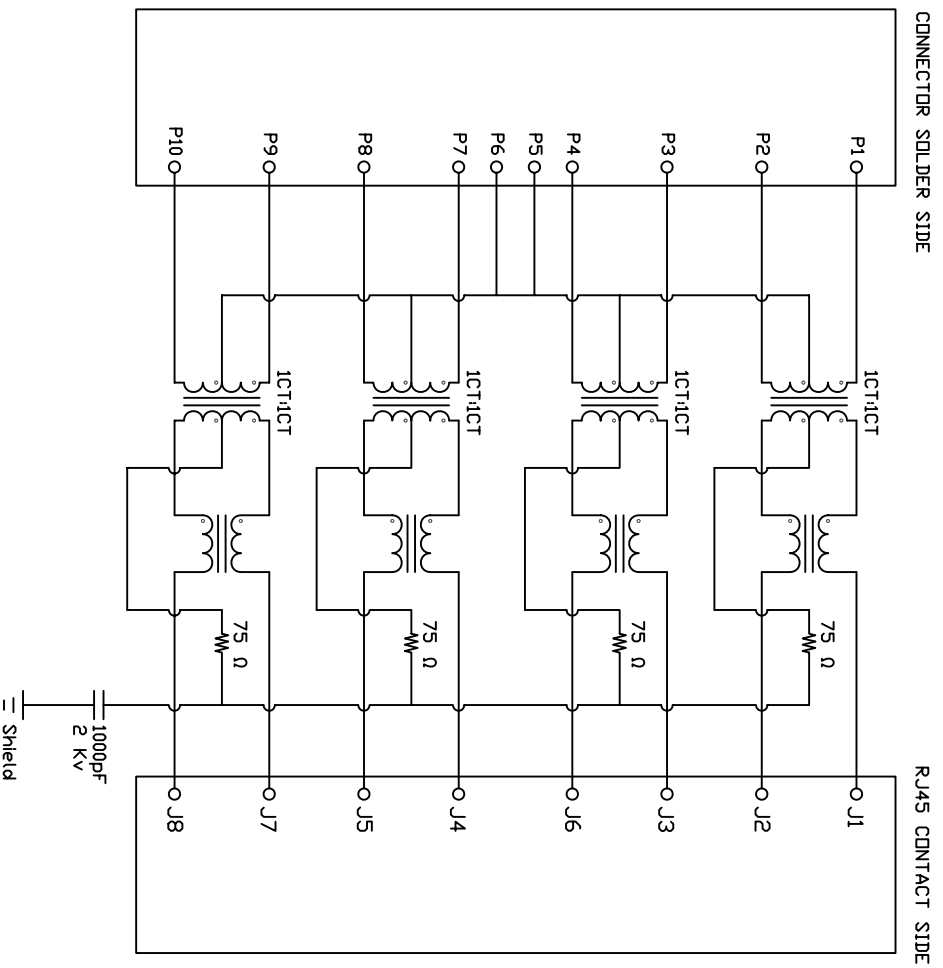

YOUR CONNECTION TO QUALITY & SERVICE

STANDARD RJ45 MAGNETIC JACKS ELECTRICAL CIRCUIT TYPE

11 TYPE

14 TYPE

EDAC INC
TORONTO, ONTARIO
CANADA

YOUR CONNECTION TO QUALITY & SERVICE

STANDARD RJ45 MAGNETIC JACKS ELECTRICAL CIRCUIT TYPE