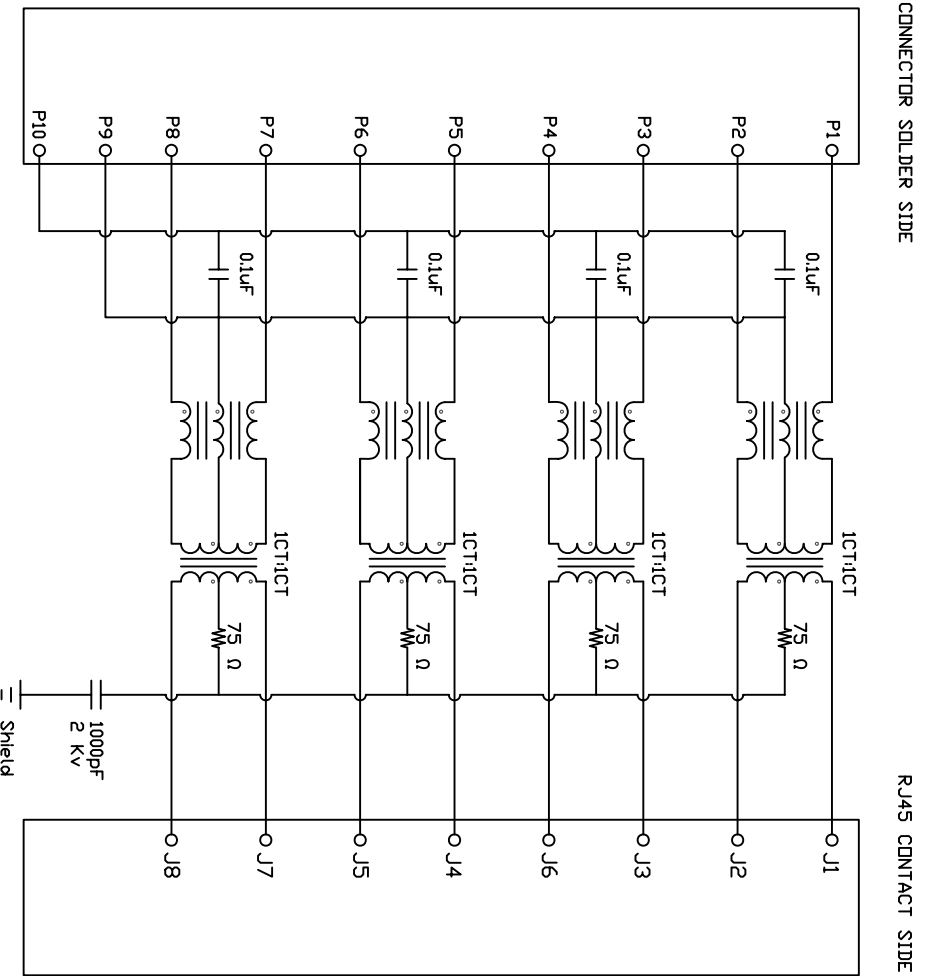

35 TYPE

91 TYPE

EDAC INC
TORONTO, ONTARIO
CANADA

YOUR CONNECTION TO QUALITY & SERVICE

STANDARD RJ45 MAGNETIC JACKS ELECTRICAL CIRCUIT TYPE

62 TYPE

Z1 TYPE

EDAC INC
TORONTO, ONTARIO
CANADA