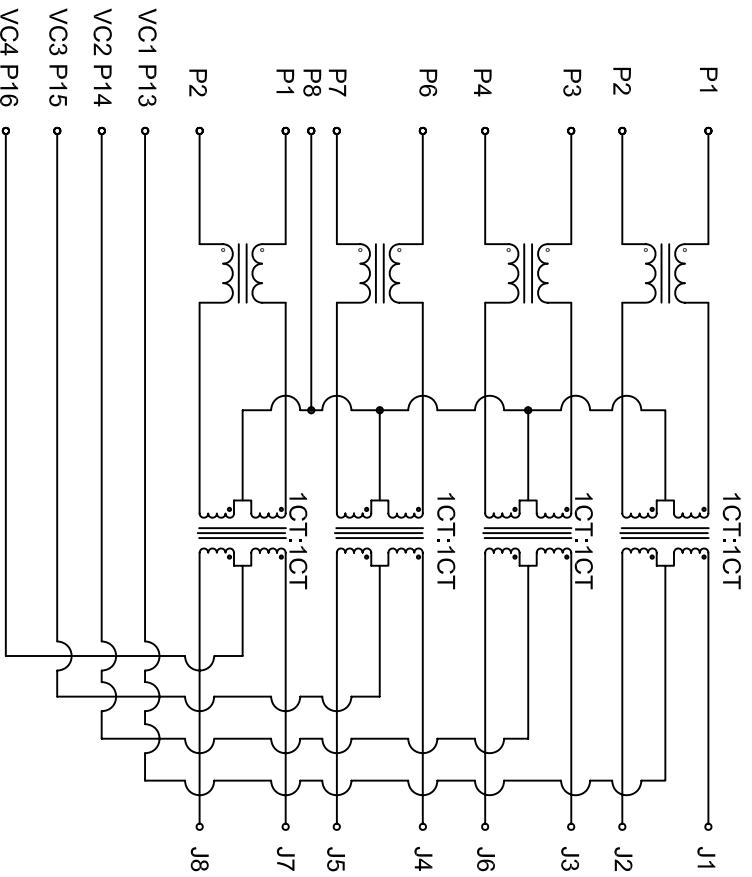

EDAC INC
TORONTO, ONTARIO
CANADA

YOUR CONNECTION TO QUALITY & SERVICE

STANDARD RJ45 MAGNETIC JACKS ELECTRICAL CIRCUIT TYPE

39 TYPE: POWER OVER ETHERNET