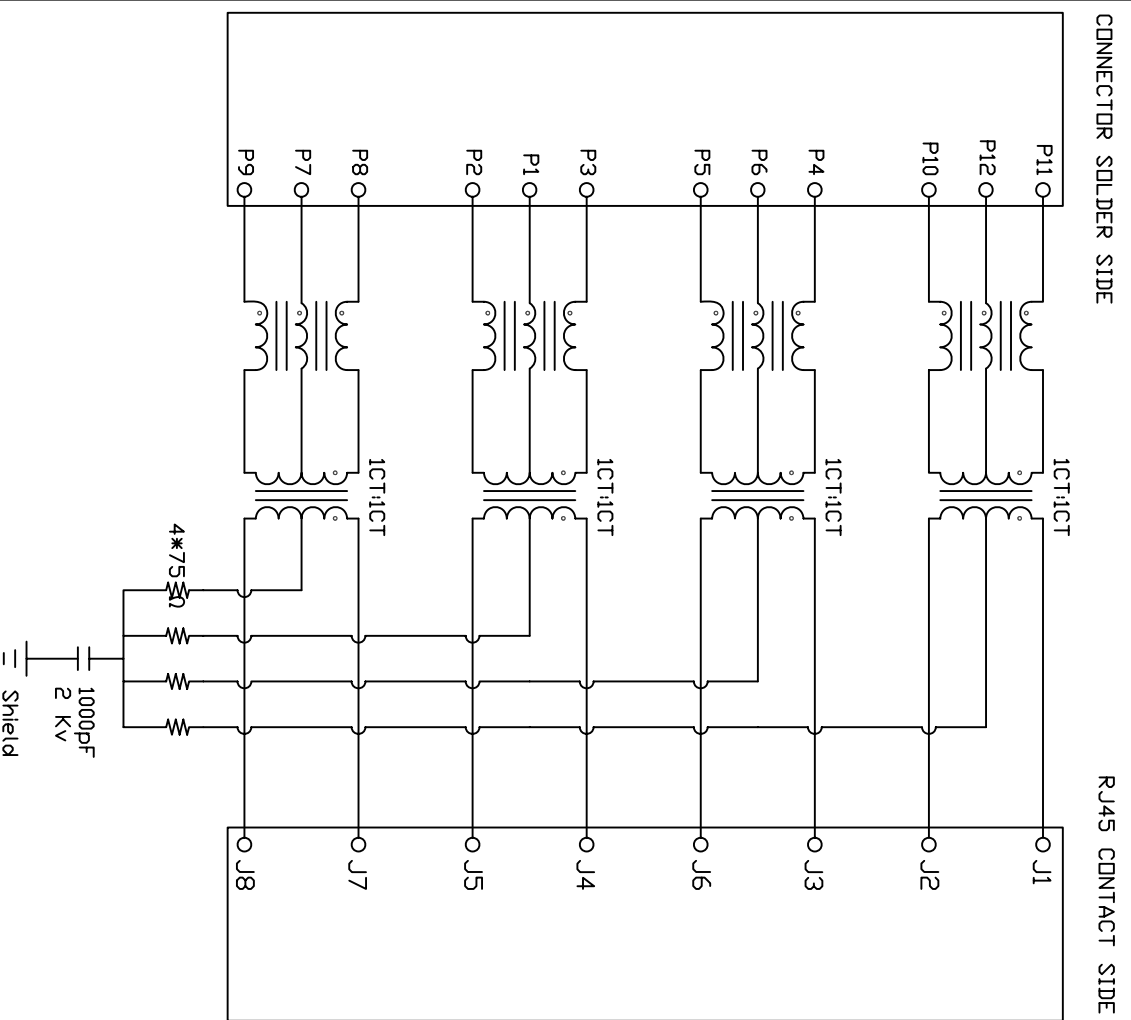

35 TYPE

91 TYPE

EDAC INC
TORONTO, ONTARIO
CANADA

YOUR CONNECTION TO QUALITY & SERVICE

STANDARD RJ45 MAGNETIC JACKS ELECTRICAL CIRCUIT TYPE

62 TYPE

Z1 TYPE

EDAC INC
TORONTO, ONTARIO
CANADA