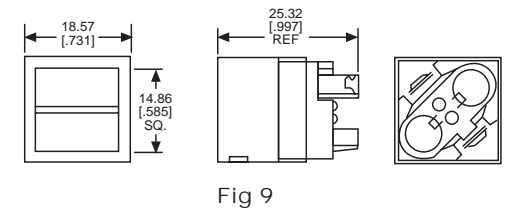

329 & 330 SERIES CAP KITS

3/4" X 1" LEGEND KITS - SINGLE LAMP

KIT PART NO.	LENS/FILTER COLOR	FIG
329-0701-030	RED, GREEN, AMBER, BLUE/NONE	8
329-0701-037	CLEAR/NONE	8
329-0701-537	CLEAR/RED, GREEN, AMBER, BLUE	8