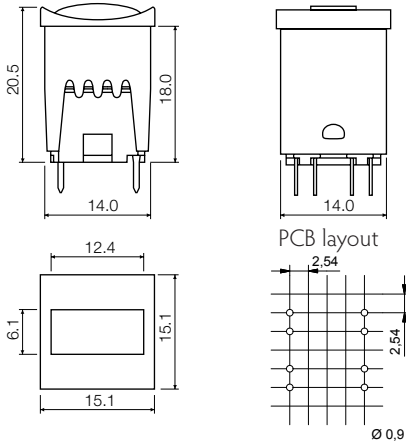

- Square solution
- 15.1mm x 15.1mm
- h=20.5 mm
- Material: ABS
- Temp. Range: -40/+65°C

All dimensions in mm

## DIMENSIONS

(TH) + 16324

(TH w/LED) + 16325

(TH 2 w/LED) + 16326