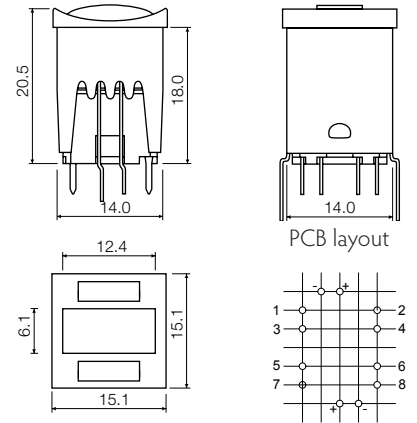

- Square solution
- 15.1mm x 15.1mm
- h=20.5 mm
- Material: ABS
- Temp. Range: -40/+65°C

All dimensions in mm

## DIMENSIONS

(TH) + 16324

(TH w/LED) + 16325

(TH 2 w/LED) + 16326

## ILLUMINATED - HOW TO ORDER

Switch	Extender	Cap	Bezel	Lens	LED	
1 5	+	1 6 2 7 0	+	1 6 3 2 7	+	1 6 9 2 2
			16325	02 green	02 green	
				04 yellow	04 yellow	
			16326	08 red	08 red	
				Lens 16327 2 required	LED 16922 2 required	