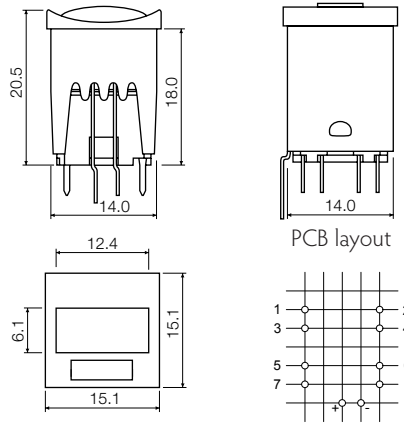

- Square solution
- 15.1mm x 15.1mm
- h=20.5 mm
- Material: ABS
- Temp. Range: -40/+65°C

All dimensions in mm

## DIMENSIONS

(TH) + 16324

(TH w/LED) + 16325

(TH 2 w/LED) + 16326