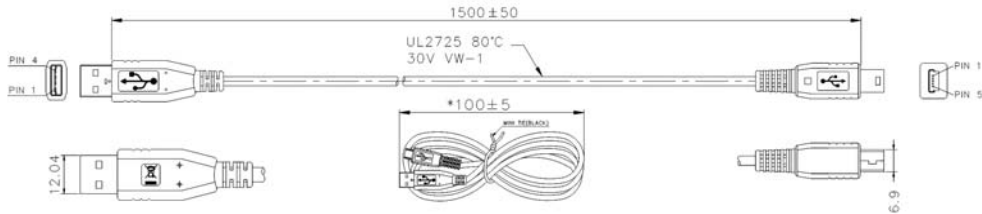

USB Cables for Wall Plug Adapters

IPUSB1CS: USB A to Mini-B USB Cable (Length: 1.5 meters)

IPUSB1MS: USB A to Micro-B USB Cable (Length: 1.5 meters)

IPUSB1M5LD: USB A to Micro-B USB 24AWG Low Voltage Drop (Length: 1.5 meters)

IPUSB1(C10)S: USB A to Micro-B USB Cable (Length: 1 meter)

Phihong is not responsible for any error, and reserves the right to make changes without notice. Please visit our website at www.phihong.com for the most up-to-date specifications and contact information.