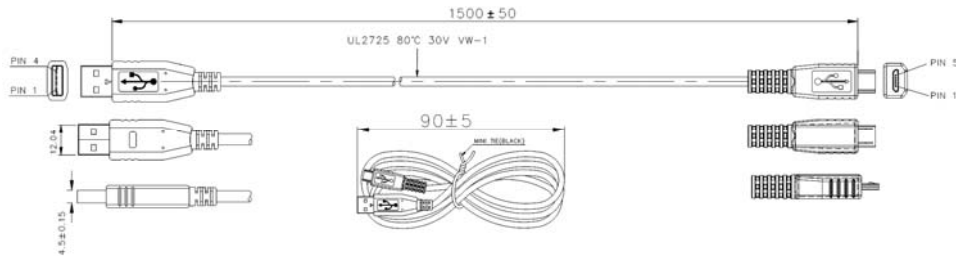

USB Cables for Wall Plug Adapters

IPUSB1CS: USB A to Mini-B USB Cable (Length: 1.5 meters)

IPUSB1MS: USB A to Micro-B USB Cable (Length: 1.5 meters)

IPUSB1M5LD: USB A to Micro-B USB 24AWG Low Voltage Drop (Length: 1.5 meters)

IPUSB1(C10)S: USB A to Micro-B USB Cable (Length: 1 meter)

Phihong is not responsible for any error, and reserves the right to make changes without notice. Please visit our website at www.phihong.com for the most up-to-date specifications and contact information.