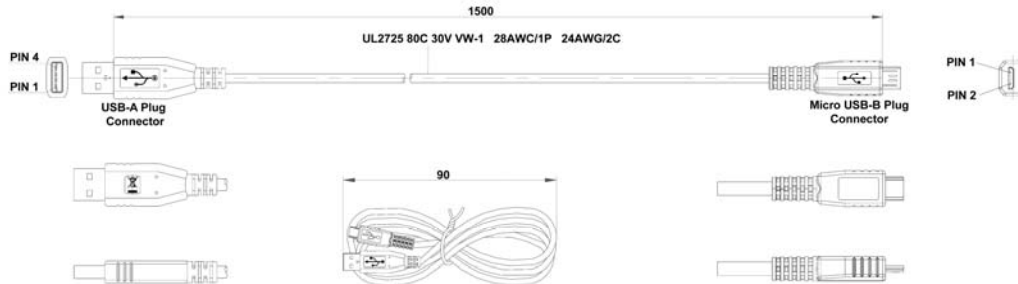

USB Cables for Wall Plug Adapters

IPUSB1CS: USB A to Mini-B USB Cable (Length: 1.5 meters)

IPUSB1MS: USB A to Micro-B USB Cable (Length: 1.5 meters)

IPUSB1M5LD: USB A to Micro-B USB 24AWG Low Voltage Drop (Length: 1.5 meters)

IPUSB1(C10)S: USB A to Micro-B USB Cable (Length: 1 meter)

Phihong is not responsible for any error, and reserves the right to make changes without notice. Please visit our website at www.phihong.com for the most up-to-date specifications and contact information.