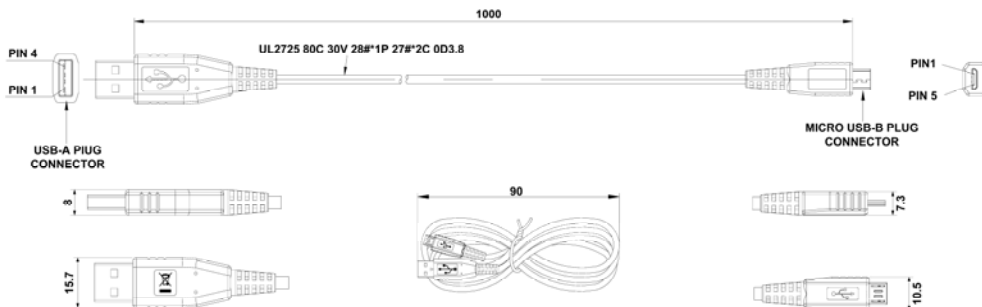

USB Cables for Wall Plug Adapters

IPUSB1CS: USB A to Mini-B USB Cable (Length: 1.5 meters)

IPUSB1MS: USB A to Micro-B USB Cable (Length: 1.5 meters)

IPUSB1M5LD: USB A to Micro-B USB 24AWG Low Voltage Drop (Length: 1.5 meters)

IPUSB1(C10)S: USB A to Micro-B USB Cable (Length: 1 meter)

Phihong is not responsible for any error, and reserves the right to make changes without notice. Please visit our website at www.phihong.com for the most up-to-date specifications and contact information.