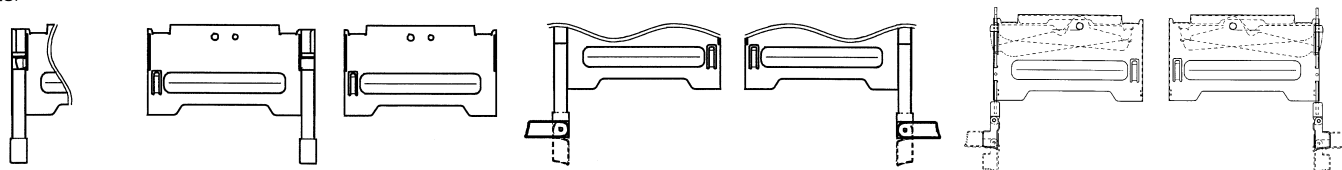

Compact Flash Memory Card

Series 5610/5620

極数 (No. of Pos.)	50
極間隔 (Pitch)	1.27mm Grid
	Tail Pitch 0.635mm
定格電流 (Current)	0.5A Max.
定格電圧 (Voltage)	5V Max.
耐電圧 (D.W.Voltage)	500Vrms/min.

デジタルカメラ、ノートPC、PDA等、携帯用の小型機器などに使用されるコンパクトフラッシュ対応のメモリーカード用コネクタです。

ヘッダーは、自動実装に対応。ボタン位置、カスタムデザインにもフレキシブルに対応します。またノーマル仕様（ノーマル/リバース）に加え、カード下に部品実装が可能なスタンドオフタイプも用意しています。

Series 5610 and 5620 are memory card connector supporting Compact Flash that is used for such small-sized devices as Digital Still Camera, Laptop-PC, PDA, etc.

Series 5610 and Series 5620 consisted of header connector and ejector.

The header supports auto-mounting processes. It flexibly complies with any kind of ejector-button position and customized design. In addition to the normal and reverse type, stand-off type can also be offered, which enables the components to be mounted on the back side of card.

Ejector

LEFT STRAIGHT BUTTON   RIGHT STRAIGHT BUTTON   WITHOUT BUTTON   LEFT FOLDABLE BUTTON   RIGHT FOLDABLE BUTTON   LEFT FOLDABLE BUTTON (SLIM TYPE)   RIGHT FOLDABLE BUTTON (SLIM TYPE)

5610/TYPE I

Connector style Stand off / KEYING	Ejector style Button side		注文コード / Ordering Code	
			Connector	Ejector
  Height=0, Normal	Straight	Left side	31 5610 050 500 871+	30 5610 000 001 000 +
		Right side	31 5610 050 500 871+	30 5610 000 002 000 +
	Foldable	Left side	31 5610 050 500 871+	30 5610 000 005 000 +
		Right side	31 5610 050 500 871+	30 5610 000 006 000 +
	Foldable Slim	Left side	31 5610 050 500 871+	30 5610 000 904 000 +
		Right side	31 5610 050 500 871+	30 5610 000 903 000 +
  Height=0, Reverse	Straight	Left side	31 5610 050 550 871+	30 5610 000 001 000 +
		Right side	31 5610 050 550 871+	30 5610 000 002 000 +
	Foldable	Left side	31 5610 050 550 871+	30 5610 000 005 000 +
		Right side	31 5610 050 550 871+	30 5610 000 006 000 +
	Foldable Slim	Left side	31 5610 050 550 871+	30 5610 000 904 000 +
		Right side	31 5610 050 550 871+	30 5610 000 903 000 +
  Height=2.2, Normal	Straight	Left side	31 5610 050 210 871+	30 5610 000 001 000 +
		Right side	31 5610 050 210 871+	30 5610 000 002 000 +
	Foldable	Left side	31 5610 050 210 871+	30 5610 000 005 000 +
		Right side	31 5610 050 210 871+	30 5610 000 006 000 +
	Foldable Slim	Left side	31 5610 050 210 871+	30 5610 000 904 000 +
		Right side	31 5610 050 210 871+	30 5610 000 903 000 +
  Height=2.2, Reverse	Straight	Left side	31 5610 050 260 871+	30 5610 000 001 000 +
		Right side	31 5610 050 260 871+	30 5610 000 002 000 +
	Foldable	Left side	31 5610 050 260 871+	30 5610 000 005 000 +
		Right side	31 5610 050 260 871+	30 5610 000 006 000 +
	Foldable Slim	Left side	31 5610 050 260 871+	30 5610 000 904 000 +
		Right side	31 5610 050 260 871+	30 5610 000 903 000 +
Without	Without	All Products	70 5610 100 000 000 +	

5620/TYPE II

Connector style Stand off / KEYING	Ejector style Button side		注文コード / Ordering Code	
			Connector	Ejector
  Height=0, Normal	Straight	Left side	31 5620 050 116 871+	30 5620 000 001 000 +
		Right side	31 5620 050 116 871+	30 5620 000 002 000 +
	Foldable	Left side	31 5620 050 116 871+	30 5620 000 005 000 +
		Right side	31 5620 050 116 871+	30 5620 000 006 000 +
  Height=2.0, Reverse	Straight	Left side	31 5620 050 716 871+	30 5610 000 001 000 +
		Right side	31 5620 050 716 871+	30 5610 000 002 000 +
	Foldable	Left side	31 5620 050 716 871+	30 5610 000 005 000 +
		Right side	31 5620 050 716 871+	30 5610 000 006 000 +
	Foldable Slim	Left side	31 5620 050 716 871+	30 5610 000 904 000 +
		Right side	31 5620 050 716 871+	30 5610 000 903 000 +
Without	Without	All Products	70 5610 100 000 000 +