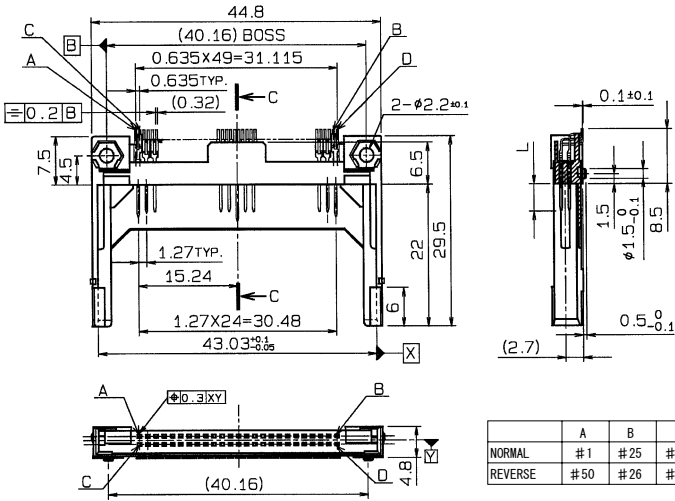

Compact Flash Memory Card Connectors

SERIES

5610

Type I Stand off H=0mm

● Connector