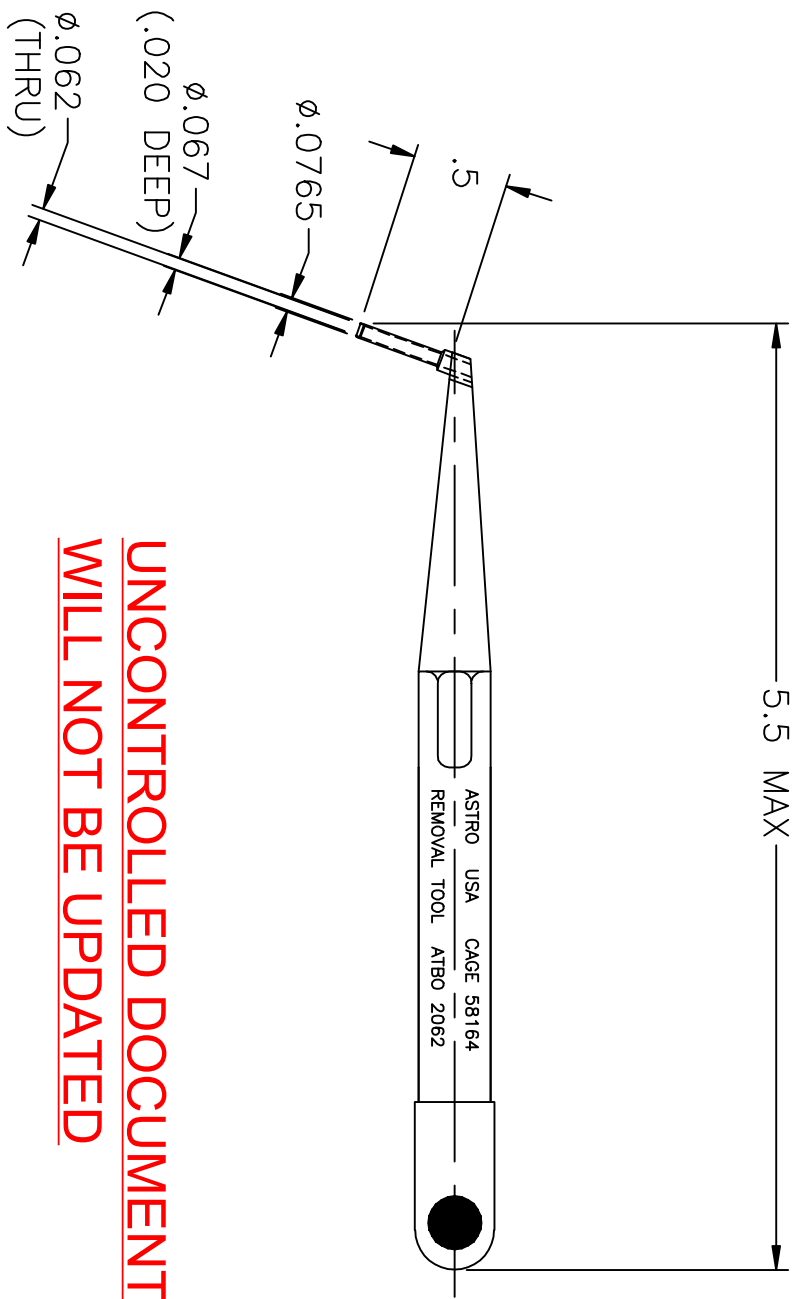

ATB02062-ENV

UNCONTROLLED DOCUMENT
WILL NOT BE UPDATED

NOTES: 1. THIS IS AN AUTOCAD DRAWING, DO NOT CHANGE MANUALLY.
 2. COLOR CODE: RED/WHITE.

REV.	DESCRIPTION	BY	DATE	APR.	<p>THESE DRAWINGS, SPECIFICATIONS OR OTHER DATA ARE AND REMAIN THE PROPERTY OF ASTRO TOOL CORP. AND MUST BE RETURNED UPON REQUEST. THEY CONTAIN INFORMATION OWNED AND/OR DEVELOPED BY ASTRO AT ITS OWN PRIVATE EXPENSE AND MAY NOT BE USED, DUPLICATED OR DISCLOSED TO OTHERS, IN WHOLE OR IN PART FOR DESIGN, MANUFACTURE OR PROCUREMENT WITHOUT THE WRITTEN PERMISSION OF ASTRO TOOL CORP. EACH AND EVERY TIME.</p>	<p>SCALE: N.T.S. DWN BY: DY0 DATE: 06-19-09 APPROVED:</p>	<p>UNLESS OTHERWISE SPECIFIED: DECIMALS: .XXX ± .005 .XX ± .010 .X ± .030 ANGLES: ± 1°</p>	<p>ASTRO TOOL CORP. 21615 S.W. TUALATIN VALLEY HWY., BEAVERTON OR 97006</p>	CAGE 58164
A	NEW RELEASE.	DY0	06-19-09	MMK				<p>DESCRIPTION: ENVELOPE DRAWING: ATB0 2062 TWEEZER, REMOVAL 20 GA.</p>	
								PART NO. A	ATB02062-ENV