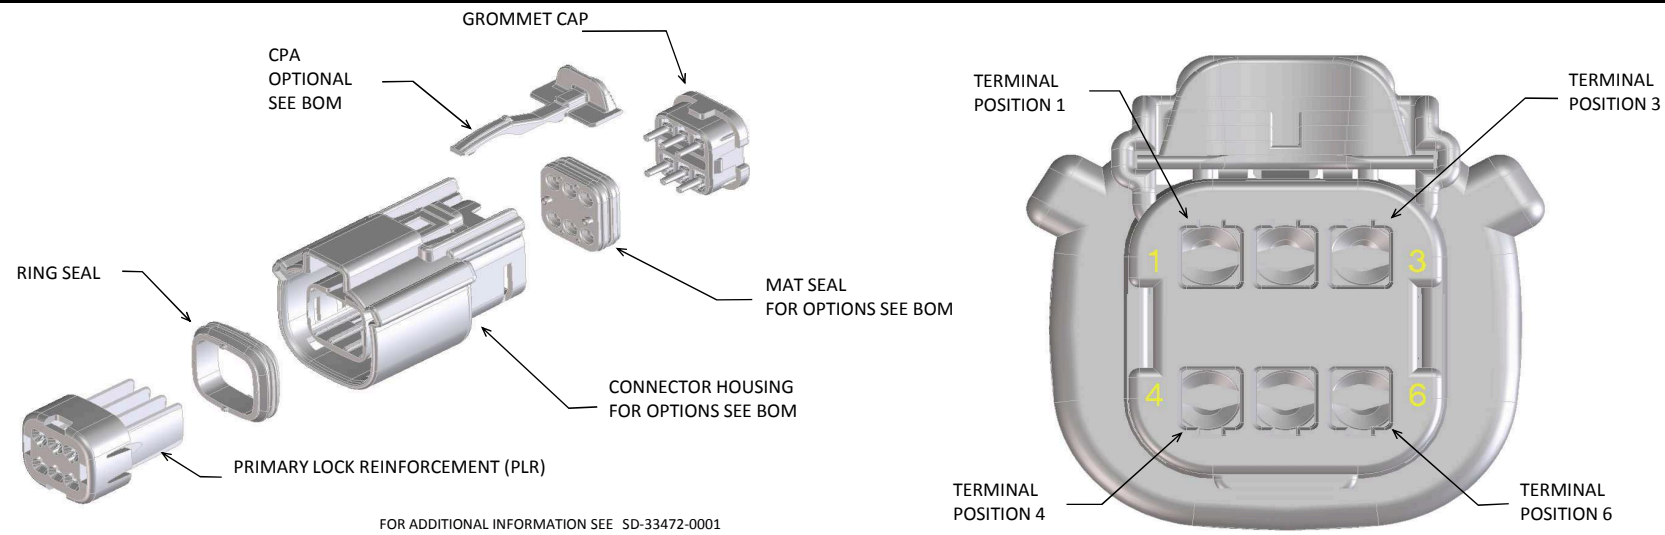

**MX150 RECEPTACLE 2X3 SEALED ASSEMBLY MAT SEAL
BOM AND PIN OUT SHEET**

FOR ADDITIONAL INFORMATION SEE SD-33472-0001

ABBREVIATION	DESCRIPTION	COLOR	MATERIAL
A-BLK	HOUSING, KEYING OPTION A	BLACK	SPS/NYLON GF20
B-LG	HOUSING, KEYING OPTION B	LIGHT GRAY	SPS/NYLON GF20
C-BR	HOUSING, KEYING OPTION C	BROWN	SPS/NYLON GF20
D-GR	HOUSING, KEYING OPTION D	GREEN	SPS/NYLON GF20
C-DG	HOUSING, KEYING OPTION C	DARK GRAY	SPS/NYLON GF20
D-SG	HOUSING, KEYING OPTION D	STONE GRAY	SPS/NYLON GF20
A-YW	HOUSING, KEYING OPTION A	YELLOW	SPS/NYLON GF20
A-BLK-CLIP	HOUSING, KEYING OPTION A WITH CLIPSLOT	BLACK	SPS/NYLON GF20
B-LG-CLIP	HOUSING, KEYING OPTION B WITH CLIPSLOT	LIGHT GRAY	SPS/NYLON GF20
C-BR-CLIP	HOUSING, KEYING OPTION C WITH CLIPSLOT	BROWN	SPS/NYLON GF20
D-GR-CLIP	HOUSING, KEYING OPTION D WITH CLIPSLOT	GREEN	SPS/NYLON GF20
C-DG-CLIP	HOUSING, KEYING OPTION C WITH CLIPSLOT	DARK GRAY	SPS/NYLON GF20
D-SG-CLIP	HOUSING, KEYING OPTION D WITH CLIPSLOT	STONE GRAY	SPS/NYLON GF20
A-SG-CLIP	HOUSING, KEYING OPTION A WITH CLIPSLOT	YELLOW	SPS/NYLON GF20
GC	GROMMET CAP	BLACK	SPS/NYLON GF20
PLR	PLR	NATURAL	SPS/NYLON GF20
CPA	CPA	RED	PBT GF30
M	MAT SEAL	LIGHT BLUE	INHERENTLY LUBRICATED SILICONE
R	RING SEAL	RUST RED	INHERENTLY LUBRICATED SILICONE