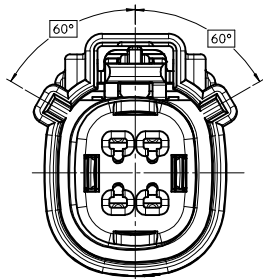

KEY CONFIGURATIONS

KEY A