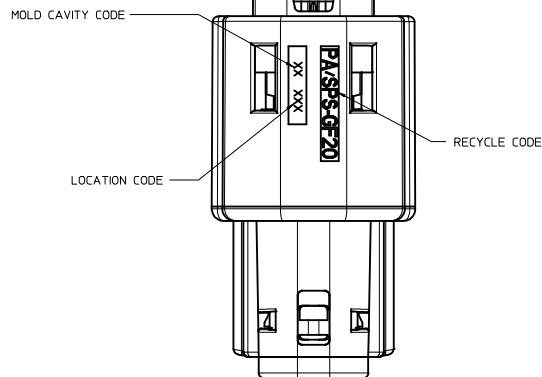

RECEPTACLE SEALED ASSEMBLY

PRIMARY LOCK REINFORCER (PLR) SHOWN
IN PRE-STAGED POSITION

SECTION Z-Z