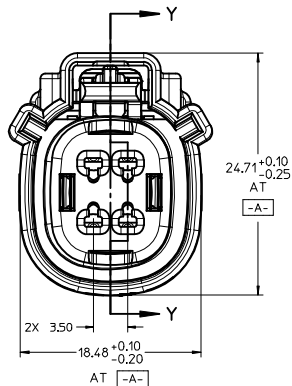

LASER MARKING ON THIS SURFACE
SEE NOTE 3g.