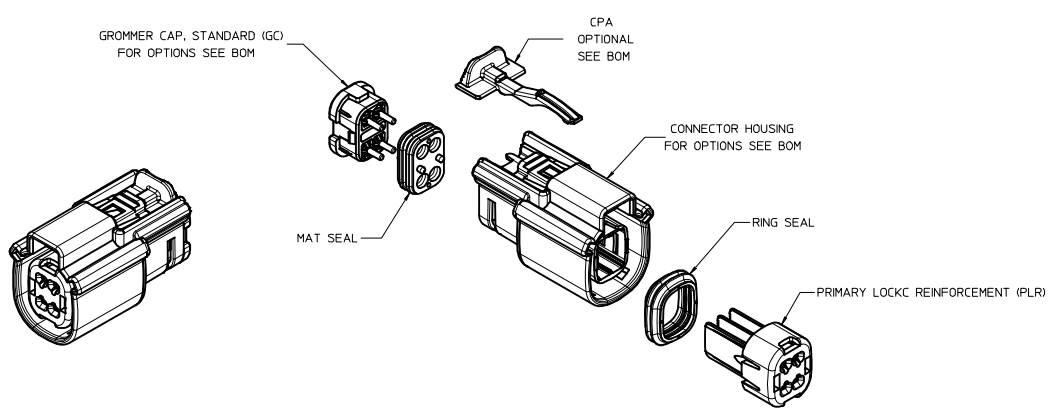

TABLE OF CONTENTS	
SHEET NO.	SHEET DESCRIPTION
1	NOTES
2	KEY CONFIGURATIONS
3	RECEPTACLE SEALED ASSEMBLY
4	BOM

MX150 2X2 RECEPTACLE SEALED ASSEMBLY - STANDARD (STD)