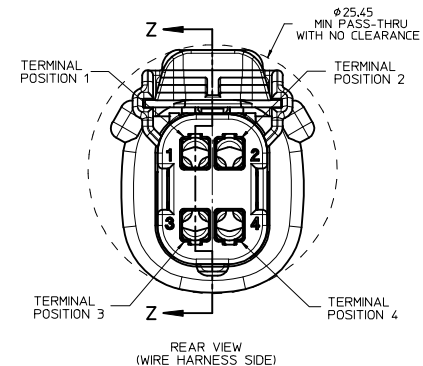

RECEPTACLE SEALED ASSEMBLY

PRIMARY LOCK REINFORCER (PLR) SHOWN
IN PRE-STAGED POSITION

SECTION Z-Z