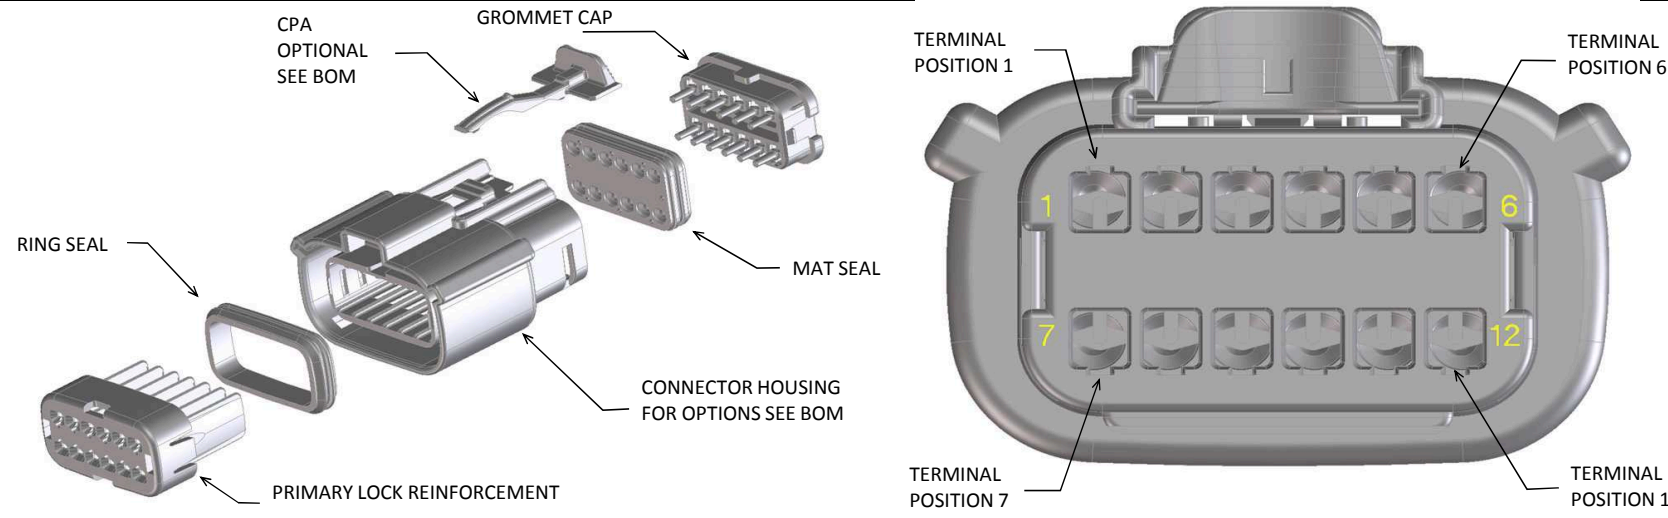

**MX150 RECEPTACLE 2X6 SEALED ASSEMBLY MAT SEAL
BOM AND PIN OUT SHEET**

ABBREVIATION	DESCRIPTION	COLOR	MATERIAL
A-BLK	HOUSING, KEYING OPTION A	BLACK	SPS/NYLON GF20
B-LG	HOUSING, KEYING OPTION B	LIGHT GRAY	SPS/NYLON GF20
C-BR	HOUSING, KEYING OPTION C	BROWN	SPS/NYLON GF20
D-GR	HOUSING, KEYING OPTION D	GREEN	SPS/NYLON GF20
C-DG	HOUSING, KEYING OPTION C	DARK GRAY	SPS/NYLON GF20
D-SG	HOUSING, KEYING OPTION C	STONE GRAY	SPS/NYLON GF20
A-YW	HOUSING, KEYING OPTION A	YELLOW	SPS/NYLON GF20
A-BLK-CLIP	HOUSING, KEYING OPTION A WITH CLIPSLOT	BLACK	SPS/NYLON GF20
B-LG-CLIP	HOUSING, KEYING OPTION B WITH CLIPSLOT	LIGHT GRAY	SPS/NYLON GF20
C-BR-CLIP	HOUSING, KEYING OPTION C WITH CLIPSLOT	BROWN	SPS/NYLON GF20
D-GR-CLIP	HOUSING, KEYING OPTION D WITH CLIPSLOT	GREEN	SPS/NYLON GF20
C-DG-CLIP	HOUSING, KEYING OPTION C WITH CLIPSLOT	DARK GRAY	SPS/NYLON GF20
D-SG-CLIP	HOUSING, KEYING OPTION C WITH CLIPSLOT	STONE GRAY	SPS/NYLON GF20
GC	GROMMET CAP	BLACK	SPS/NYLON GF20
PLR	PLR	NATURAL	SPS/NYLON GF20
CPA	CPA	RED	PBT GF30
M	MAT SEAL	LIGHT BLUE	INHERENTLY LUBRICATED SILICONE
R	RING SEAL	GREEN	INHERENTLY LUBRICATED SILICONE

FOR ADDITIONAL INFORMATION SEE SD-33472-0001