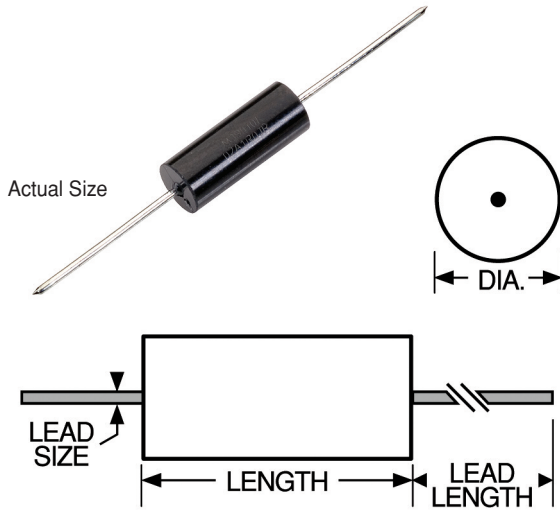

SERIES

2474R
2474

Axial Lead Power Inductors

Mechanical Configuration Units are axial leaded for thru-hole mounting, encapsulated in an epoxy molded case. High resistivity ferrite core, allows for high inductance with low DC resistance.

Physical Parameters

	Inches	Millimeters
Length	0.740 ± 0.010	18.80 ± 0.25
Diameter	0.240 ± 0.010	6.10 ± 0.25
Lead Size		
AWG #20 TCW	0.032 ± 0.002	0.813 ± 0.051
Lead Length	1.44 ± 0.12	36.58 ± 3.05

Operating Temperature Range -55°C to +125°C

Weight Max. (Grams) 2.5

Marking DELEVAN; inductance with units and tolerance; date code (YYWWL). Note: An R before the date code indicates a RoHS component.

Example: 2474R-02K

Front: DELEVAN 1.2uH±10%
Reverse: 0902A