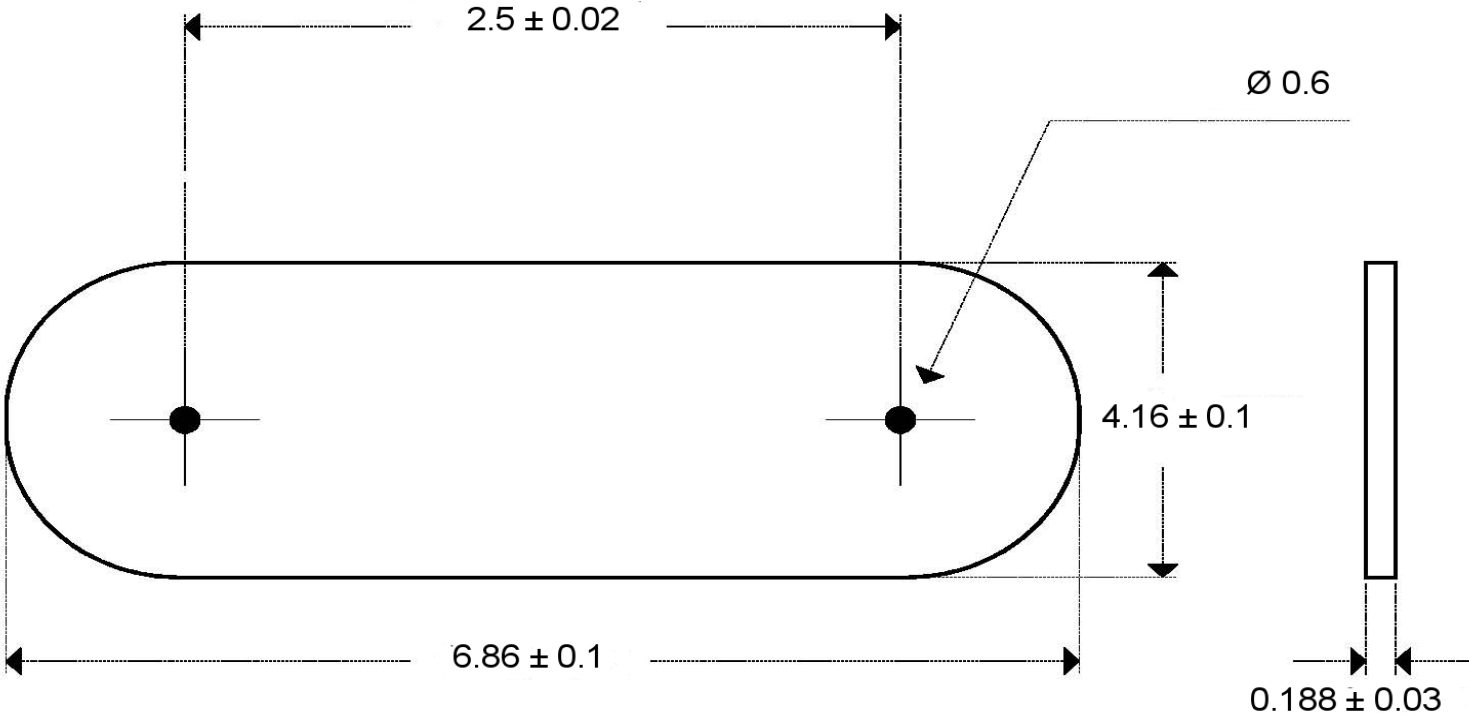

REVISIONS			
REV	DESCRIPTION	DATE	APPROVED

ECS P/N: 700-TFL-46

ECS INC. INTERNATIONAL
1105 S. Ridgeview
Olathe, KS 66062
(913) 782-7787

SIGNATURES	DATE
DRN BL	9/20/2011
CHK DK	9/20/2011
APP BS	9/20/2011

TITLE		REV
HC-46X Base Insulator		-
SIZE	DWG NO.700-TFL-46	
A