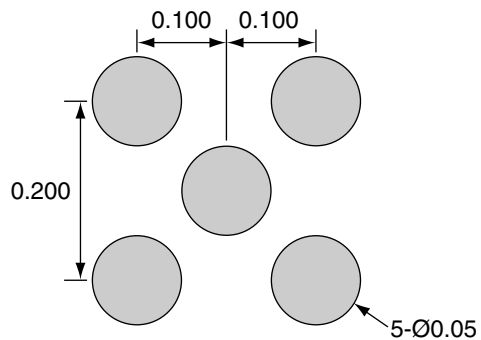

1		
Description	Material	Finish
Body	Brass	Gold
Socket	BE CU	Gold
Insulation	Teflon	Teflon

SIDE VIEW

BACK VIEW

RECOMMENDED FOOTPRINT

Title MCX FEMALE RIGHT ANGLE  
PCB MOUNT

CONNECTOR CITY  
159 ORT LANE  
MERLIN, OR 97532  
PH (541)-471-6256  
FAX (541)-471-6251

Part No. CONMCX002

Revision: 1.0

Dimensions: INCHES (mm)

Date: 6/5/2006

Sheet 1 of 1

**CONNECTOR CITY**  
THE VALUE OF CONNECTIONS