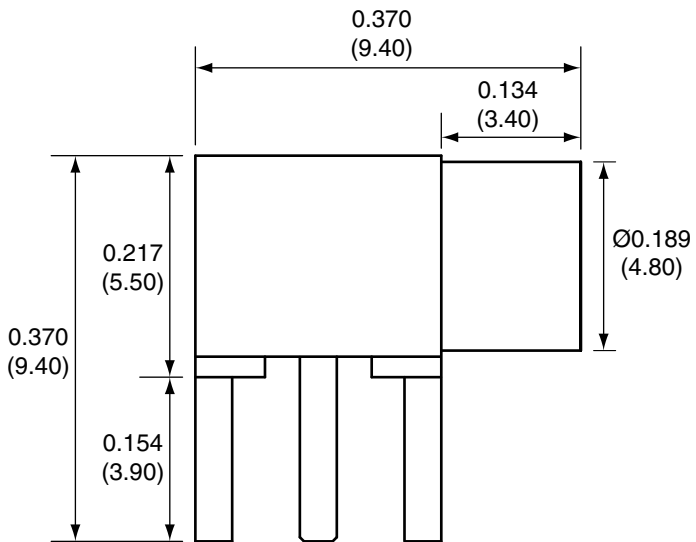

1		
Description	Material	Finish
Body	Brass	Gold
Socket	BE CU	Gold
Insulation	Teflon	Teflon

SIDE VIEW

BACK VIEW

RECOMMENDED FOOTPRINT

Title MCX FEMALE RIGHT ANGLE  
PCB MOUNT

CONNECTOR CITY  
159 ORT LANE  
MERLIN, OR 97532  
PH (541)-471-6256  
FAX (541)-471-6251

Part No. CONMCX002

Revision: 1.0

Dimensions: INCHES (mm)

Date: 6/5/2006

Sheet 1 of 1

**CONNECTOR CITY**  
THE VALUE OF CONNECTIONS