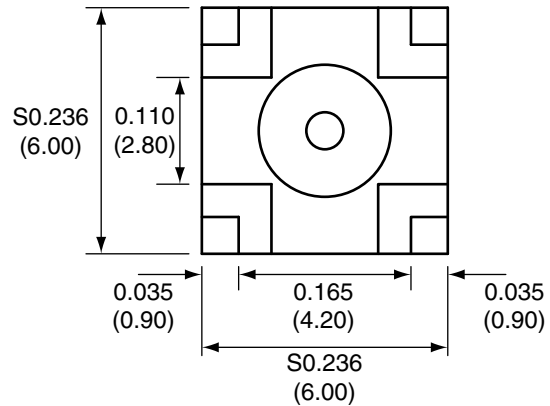

1		
Description	Material	Finish
Body	Brass	Gold
Socket	BE CU	Gold
Insulation	Teflon	Teflon

SIDE VIEW

BACK VIEW

RECOMMENDED FOOTPRINT

Title MCX FEMALE RIGHT ANGLE  
PCB MOUNT

CONNECTOR CITY  
159 ORT LANE  
MERLIN, OR 97532  
PH (541)-471-6256  
FAX (541)-471-6251

Part No. CONMCX002

Revision: 1.0

Dimensions: INCHES (mm)

Date: 6/5/2006

Sheet 1 of 1

**CONNECTOR CITY**  
THE VALUE OF CONNECTIONS