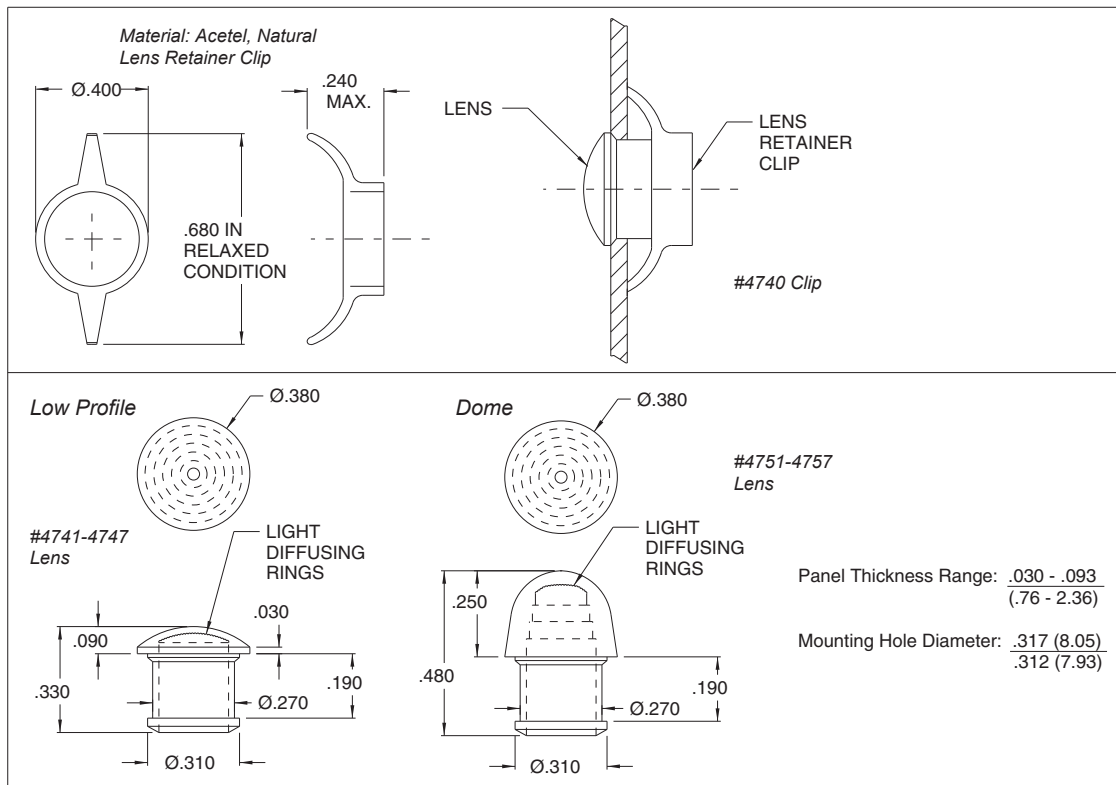

#### Series 4740, 4750 Lenses

Mounting: Rear snap-on to lens models 4741, 4751. Will snapfit into .030-.093 thick panel in a .312-.317 mounting hole.

Lens: Polycarbonate

Clip: Natural acetal

Note: Order model 4740 lens retainer clip and appropriate lens separately.

## Outline Dimensions

All dimensions are in inches.