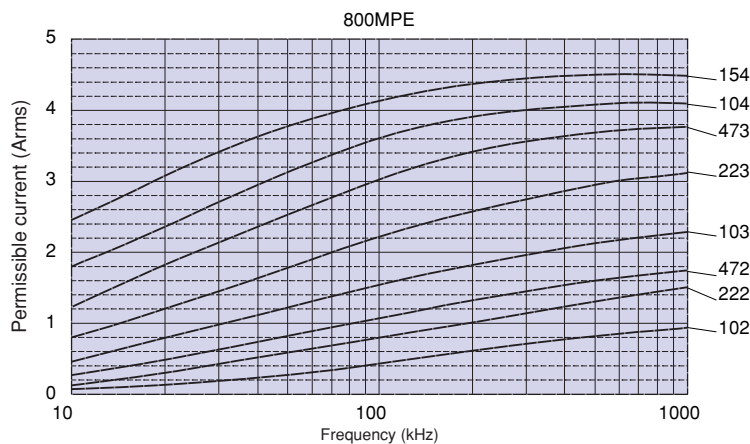

□ : Tolerance (H: ±3%, J: ±5%)

** : Suffix

◆ PERMISSIBLE CURRENT FOR FREQUENCY