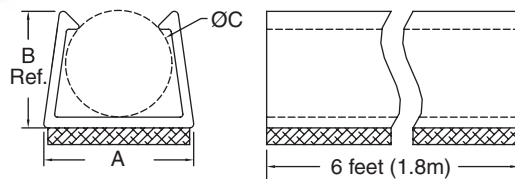

Item No.		External A x A		Internal A x A		Length		Pack Qty.	Bulk Pack Qty.
Screw Mount	Adhesive Mount	In	mm	In	mm	In	mm		
RX1313-0	RX1313-4	0.492 x 0.492	12.5 x 12.5	0.171	110.0	19.700	500.0	1	112
RX1616-0	RX1616-4	0.630 x 0.630	16.0 x 16.0	0.287	185.0	19.700	500.0	1	84
RX2020-0	RX2020-4	0.787 x 0.787	20.0 x 20.0	0.496	320.0	19.700	500.0	1	112
RX2525-0	RX2525-4	0.984 x 0.984	25.0 x 25.0	0.775	500.0	19.700	500.0	1	70
RX3030-0	RX3030-4	1.181 x 1.181	30.0 x 30.0	1.116	720.0	19.700	500.0	1	50
RX4040-0	RX4040-4	1.575 x 1.575	40.0 x 40.0	2.046	1320.0	19.700	500.0	1	50
RX5050-0	RX5050-4	1.969 x 1.969	50.0 x 50.0	3.162	2040.0	19.700	500.0	1	32

**SRWD Slotted Wire Duct**

**Specifications:**

- Material: PVC
- Color: Grey

**Features:**

- Lid is supplied with the base
- Fingers are scored for easy break off
- Used for general purpose control panel wiring and to route and protect wiring in communication closets
- Holds breakout wires while providing flexibility for adding or removing wires
- Sold in 6-1/2 foot lengths

Item No.	Approval	A		B		C		D		Mounting Style	Length		Pack Qty.	Bulk Pack Qty.
		In	mm	In	mm	In	mm	In	mm		ft	m		
SRWD-1015	RA	1.000	25.4	1.500	38.1	0.790	20.0	0.310	8.0	1	6.5	2	6.5 ft	78 ft
SRWD-1515	RA	1.500	38.1	1.500	38.1	0.790	20.0	0.310	8.0	1	6.5	2	6.5 ft	78 ft
SRWD-1520	RA	1.500	38.1	2.000	50.8	0.790	20.0	0.310	8.0	1	6.5	2	6.5 ft	52 ft
SRWDN1-1530	RA	1.500	38.1	3.000	76.2	0.390	10.0	0.160	4.0	1	6.5	2	6.5 ft	78 ft
SRWD-2020	RA	2.000	50.8	2.000	50.8	0.790	20.0	0.310	8.0	1	6.5	2	6.5 ft	52 ft
SRWDN1-2030	RA	2.000	50.8	3.000	76.2	0.390	10.0	0.160	4.0	1	6.5	2	6.5 ft	78 ft
SRWD-4020	RA	4.000	101.6	2.000	50.8	0.790	20.0	0.310	8.0	2	6.5	2	6.5 ft	26 ft

**SCD Single Cable Duct**

**Specifications:**

- Material: UL94 V-0 PVC
- Color: Tan

**Features:**

- Designed to route single coax or computer cable
- Supplied in 6 foot lengths
- Adhesive base for easy mounting