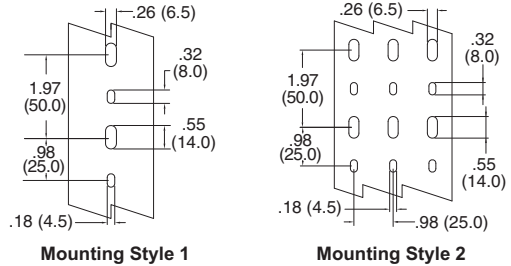

Item No.		External A x A		Internal A x A		Length		Pack Qty.	Bulk Pack Qty.
Screw Mount	Adhesive Mount	In	mm	In	mm	In	mm		
RX1313-0	RX1313-4	0.492 x 0.492	12.5 x 12.5	0.171	110.0	19.700	500.0	1	112
RX1616-0	RX1616-4	0.630 x 0.630	16.0 x 16.0	0.287	185.0	19.700	500.0	1	84
RX2020-0	RX2020-4	0.787 x 0.787	20.0 x 20.0	0.496	320.0	19.700	500.0	1	112
RX2525-0	RX2525-4	0.984 x 0.984	25.0 x 25.0	0.775	500.0	19.700	500.0	1	70
RX3030-0	RX3030-4	1.181 x 1.181	30.0 x 30.0	1.116	720.0	19.700	500.0	1	50
RX4040-0	RX4040-4	1.575 x 1.575	40.0 x 40.0	2.046	1320.0	19.700	500.0	1	50
RX5050-0	RX5050-4	1.969 x 1.969	50.0 x 50.0	3.162	2040.0	19.700	500.0	1	32

**SRWD Slotted Wire Duct**

**Specifications:**

- Material: PVC
- Color: Grey

**Features:**

- Lid is supplied with the base
- Fingers are scored for easy break off
- Used for general purpose control panel wiring and to route and protect wiring in communication closets
- Holds breakout wires while providing flexibility for adding or removing wires
- Sold in 6-1/2 foot lengths

Item No.	Approval	A		B		C		D		Mounting Style	Length		Pack Qty.	Bulk Pack Qty.
		In	mm	In	mm	In	mm	In	mm		ft	m		
SRWD-1015	RA	1.000	25.4	1.500	38.1	0.790	20.0	0.310	8.0	1	6.5	2	6.5 ft	78 ft
SRWD-1515	RA	1.500	38.1	1.500	38.1	0.790	20.0	0.310	8.0	1	6.5	2	6.5 ft	78 ft
SRWD-1520	RA	1.500	38.1	2.000	50.8	0.790	20.0	0.310	8.0	1	6.5	2	6.5 ft	52 ft
SRWDN1-1530	RA	1.500	38.1	3.000	76.2	0.390	10.0	0.160	4.0	1	6.5	2	6.5 ft	78 ft
SRWD-2020	RA	2.000	50.8	2.000	50.8	0.790	20.0	0.310	8.0	1	6.5	2	6.5 ft	52 ft
SRWDN1-2030	RA	2.000	50.8	3.000	76.2	0.390	10.0	0.160	4.0	1	6.5	2	6.5 ft	78 ft
SRWD-4020	RA	4.000	101.6	2.000	50.8	0.790	20.0	0.310	8.0	2	6.5	2	6.5 ft	26 ft

Item No.	C Holding Ø		A		B Ref.		Cable Recommendations	Length		Pack Qty.	Bulk Pack Qty.
	In	mm	In	mm	In	mm		ft	m		
SCD-1521	0.156 - 0.218	4.0 - 5.5	0.300	7.6	0.250	6.4	RG58	6	1.8	6 ft	60 ft
SCD-2228	0.218 - 0.280	4.0 - 7.1	0.360	9.1	0.290	6.6	RG59, RG62, RG6, 9 Line	6	1.8	6 ft	60 ft