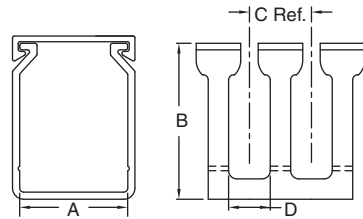

Item No.		External A x A		Internal A x A		Length		Pack Qty.	Bulk Pack Qty.
Screw Mount	Adhesive Mount	In	mm	In	mm	In	mm		
RX1313-0	RX1313-4	0.492 x 0.492	12.5 x 12.5	0.171	110.0	19.700	500.0	1	112
RX1616-0	RX1616-4	0.630 x 0.630	16.0 x 16.0	0.287	185.0	19.700	500.0	1	84
RX2020-0	RX2020-4	0.787 x 0.787	20.0 x 20.0	0.496	320.0	19.700	500.0	1	112
RX2525-0	RX2525-4	0.984 x 0.984	25.0 x 25.0	0.775	500.0	19.700	500.0	1	70
RX3030-0	RX3030-4	1.181 x 1.181	30.0 x 30.0	1.116	720.0	19.700	500.0	1	50
RX4040-0	RX4040-4	1.575 x 1.575	40.0 x 40.0	2.046	1320.0	19.700	500.0	1	50
RX5050-0	RX5050-4	1.969 x 1.969	50.0 x 50.0	3.162	2040.0	19.700	500.0	1	32

**SRWD Slotted Wire Duct**

**Specifications:**

- Material: PVC
- Color: Grey

**Features:**

- Lid is supplied with the base
- Fingers are scored for easy break off
- Used for general purpose control panel wiring and to route and protect wiring in communication closets
- Holds breakout wires while providing flexibility for adding or removing wires
- Sold in 6-1/2 foot lengths

Item No.	Approval	A		B		C		D		Mounting Style	Length		Pack Qty.	Bulk Pack Qty.
		In	mm	In	mm	In	mm	In	mm		ft	m		
SRWD-1015	RA	1.000	25.4	1.500	38.1	0.790	20.0	0.310	8.0	1	6.5	2	6.5 ft	78 ft
SRWD-1515	RA	1.500	38.1	1.500	38.1	0.790	20.0	0.310	8.0	1	6.5	2	6.5 ft	78 ft
SRWD-1520	RA	1.500	38.1	2.000	50.8	0.790	20.0	0.310	8.0	1	6.5	2	6.5 ft	52 ft
SRWDN1-1530	RA	1.500	38.1	3.000	76.2	0.390	10.0	0.160	4.0	1	6.5	2	6.5 ft	78 ft
SRWD-2020	RA	2.000	50.8	2.000	50.8	0.790	20.0	0.310	8.0	1	6.5	2	6.5 ft	52 ft
SRWDN1-2030	RA	2.000	50.8	3.000	76.2	0.390	10.0	0.160	4.0	1	6.5	2	6.5 ft	78 ft
SRWD-4020	RA	4.000	101.6	2.000	50.8	0.790	20.0	0.310	8.0	2	6.5	2	6.5 ft	26 ft

**SCD Single Cable Duct**

**Specifications:**

- Material: UL94 V-0 PVC
- Color: Tan

**Features:**

- Designed to route single coax or computer cable
- Supplied in 6 foot lengths
- Adhesive base for easy mounting