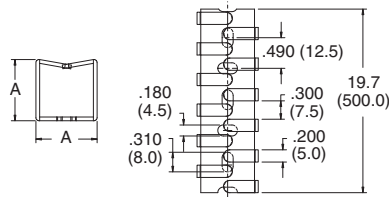

RX Flexible Duct

Specifications:

- Material: UL94 V-2 Polypropylene
- Color: Grey

Features:

- Flexible ribs allow the cables to be easily pushed and pulled into and out of channel
- Flexible base makes routing cables from the back and sides of control panels to components mounted on panel doors easy

Item No.		External A x A		Internal A x A		Length		Pack Qty.	Bulk Pack Qty.
Screw Mount	Adhesive Mount	In	mm	In	mm	In	mm		
RX1313-0	RX1313-4	0.492 x 0.492	12.5 x 12.5	0.171	110.0	19.700	500.0	1	112
RX1616-0	RX1616-4	0.630 x 0.630	16.0 x 16.0	0.287	185.0	19.700	500.0	1	84
RX2020-0	RX2020-4	0.787 x 0.787	20.0 x 20.0	0.496	320.0	19.700	500.0	1	112
RX2525-0	RX2525-4	0.984 x 0.984	25.0 x 25.0	0.775	500.0	19.700	500.0	1	70
RX3030-0	RX3030-4	1.181 x 1.181	30.0 x 30.0	1.116	720.0	19.700	500.0	1	50
RX4040-0	RX4040-4	1.575 x 1.575	40.0 x 40.0	2.046	1320.0	19.700	500.0	1	50
RX5050-0	RX5050-4	1.969 x 1.969	50.0 x 50.0	3.162	2040.0	19.700	500.0	1	32