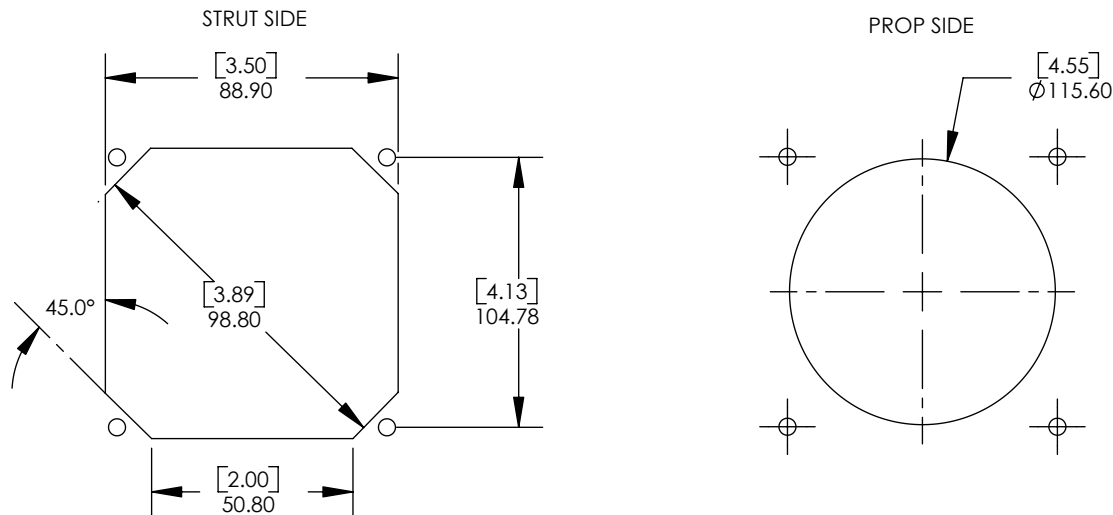

RECOMMENDED CUTOUT

CONTACT INFO:		WWW.COMAIRROTRON.COM		SALES@COMAIRROTRON.COM	
TOLERANCE UNLESS OTHERWISE SPECIFIED		AMERICAN PROJECTION		(619) 661 - 6688	
2 PL. DEC. $\pm .03$ [.8]		[IN]		3D MODEL FOUND AT..	
3 PL. DEC. $\pm .010$ [.25]		[MM]			
ANGULAR $\pm 30'$					

STANDARD FLIGHT II 120